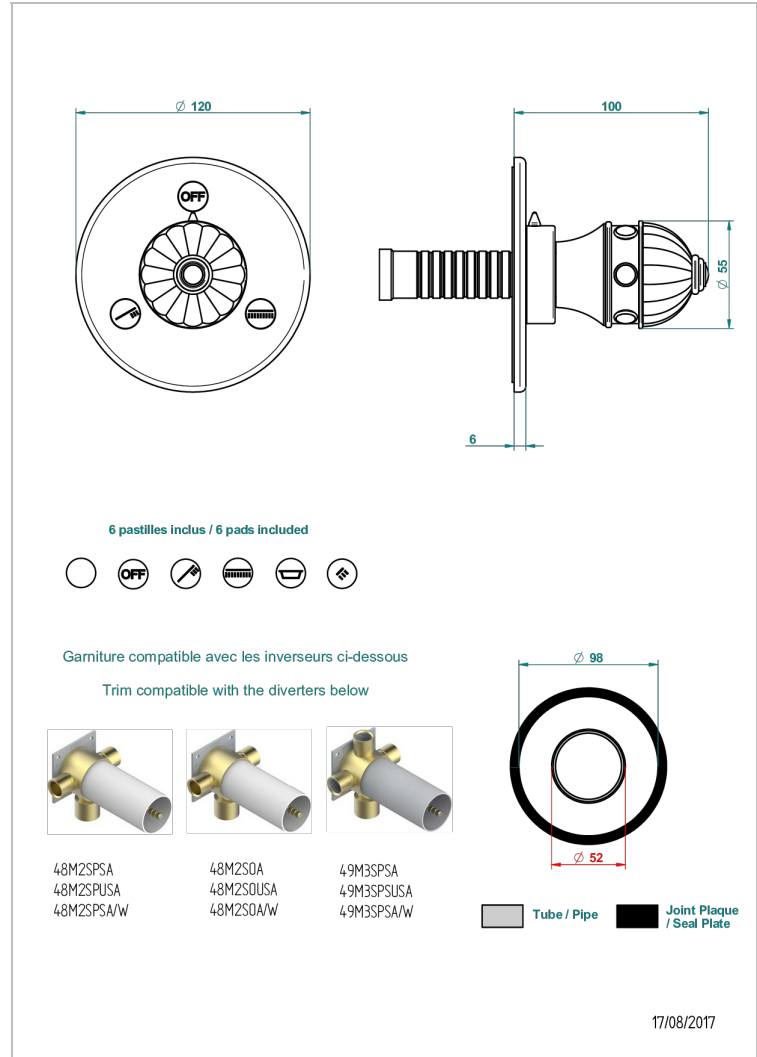

# AMBOISE RED JASPER

A1L-48M2SB

Trim for wall mounted diverter, 2 ways - ref. 48M2 and 3 ways - ref. 49M3

## CHARACTERISTIC

- Amboise Red Jasper
- Trim for wall mounted diverter, 2 ways - ref. 48M2 and 3 ways - ref. 49M3