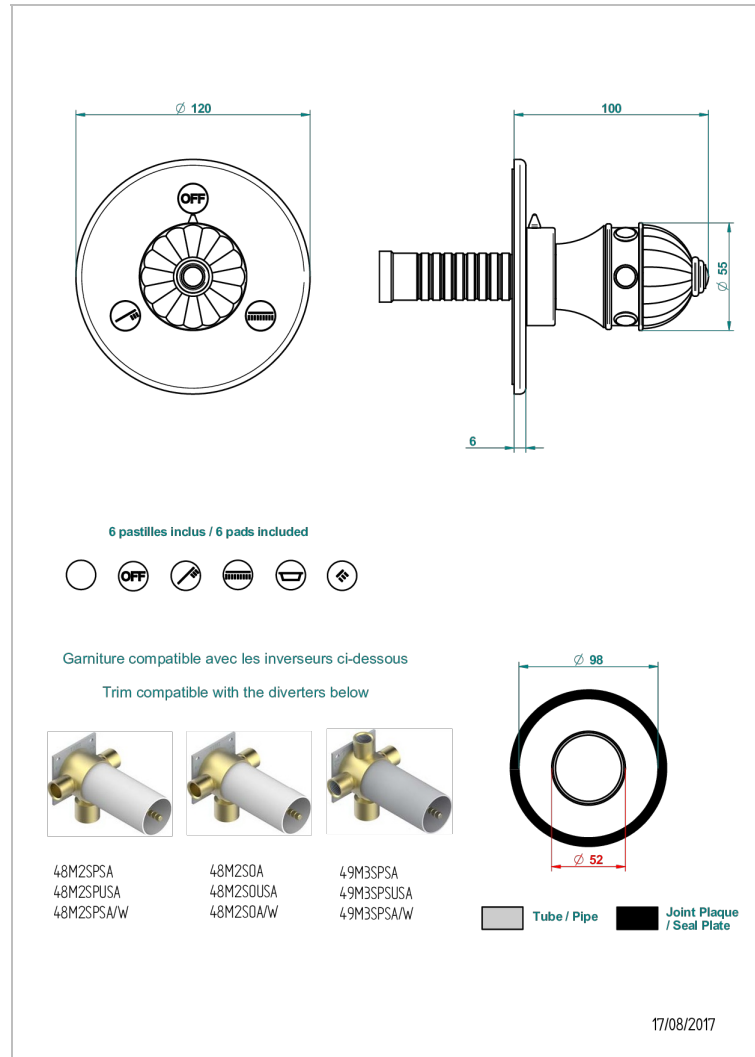

AMBOISE RED JASPER

A1L-48M2SB

Trim for wall mounted diverter, 2 ways - ref. 48M2 and 3 ways - ref. 49M3

CHARACTERISTIC

- Amboise Red Jasper
- Trim for wall mounted diverter, 2 ways - ref. 48M2 and 3 ways - ref. 49M3

RELATED SKU'S

- Ref. G00-48M2SOA Wall mounted 3-way diverter with ceramic cartridge for concealed installation- 1 inlet 3/4" and 2 outlets 1/2" without stop position, without trim
- Ref. G00-48M2SPSA Wall mounted 3-way diverter with ceramic cartridge for concealed installation, 1 inlet 3/4" and 2 outlets 1/2" with stop position, without trim
- Ref. G00-49M3SPSA Wall mounted 4-way diverter with ceramic cartridge for concealed installation- 1 inlet 3/4" and 3 outlets 1/2" with stop position, without trim