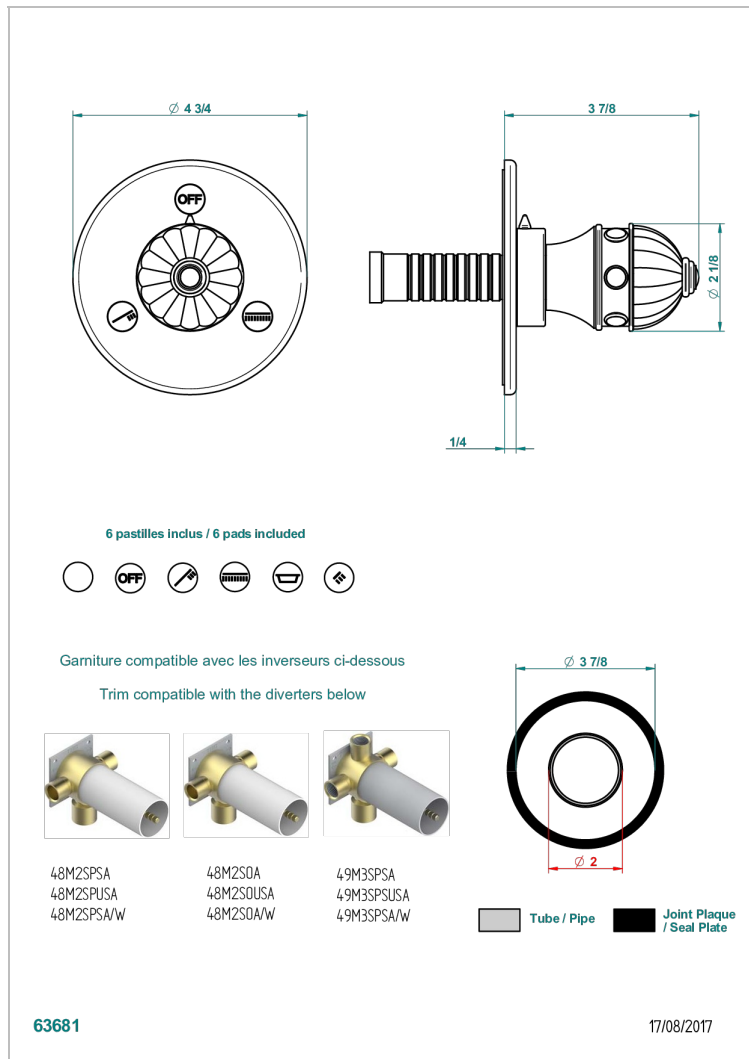

AMBOISE RED JASPER

A1L-48M2SB

Trim for wall mounted diverter, 2 ways - ref. 48M2 and 3 ways - ref. 49M3

CHARACTERISTIC

- Amboise Red Jasper
- Trim for wall mounted diverter, 2 ways - ref. 48M2 and 3 ways - ref. 49M3

RELATED SKU'S

- Ref. G00-48M2SOA Wall mounted 3-way diverter with ceramic cartridge for concealed installation- 1 inlet 3/4" and 2 outlets 1/2" without stop position, without trim
- Ref. G00-48M2SPSA Wall mounted 3-way diverter with ceramic cartridge for concealed installation, 1 inlet 3/4" and 2 outlets 1/2" with stop position, without trim
- Ref. G00-49M3SPSA Wall mounted 4-way diverter with ceramic cartridge for concealed installation- 1 inlet 3/4" and 3 outlets 1/2" with stop position, without trim