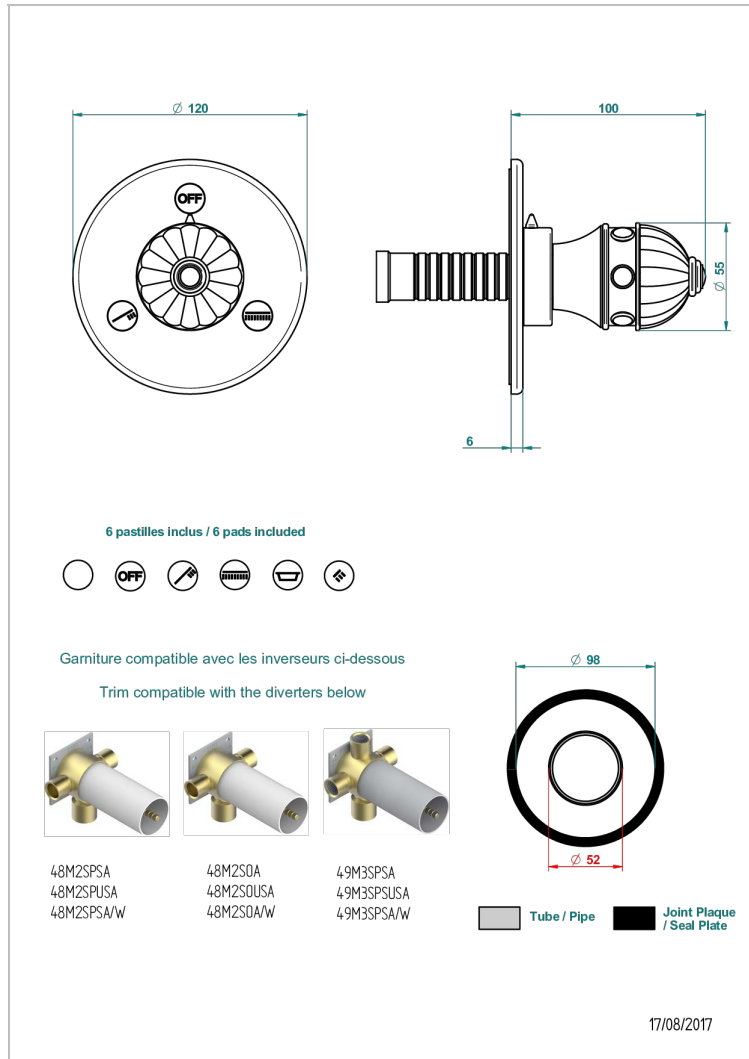

# AMBOISE C КРАСНОЙ ЯШМОЙ

A1L-48M2SB

Trim for wall mounted diverter, 2 ways - ref. 48M2 and 3 ways - ref. 49M3

## ХАРАКТЕРИСТИКИ

- Amboise с красной яшмой
- Trim for wall mounted diverter, 2 ways - ref. 48M2 and 3 ways - ref. 49M3

## СВЯЗАННЫЕ ТОВАРНЫЕ ПОЗИЦИИ

- Ref. G00-48M2SOA Wall mounted 3-way diverter with ceramic cartridge for concealed installation- 1 inlet 3/4" and 2 outlets 1/2" without stop position, without trim
- Ref. G00-48M2SPSA Wall mounted 3-way diverter with ceramic cartridge for concealed installation, 1 inlet 3/4" and 2 outlets 1/2" with stop position, without trim
- Ref. G00-49M3SPSA Wall mounted 4-way diverter with ceramic cartridge for concealed installation- 1 inlet 3/4" and 3 outlets 1/2" with stop position, without trim