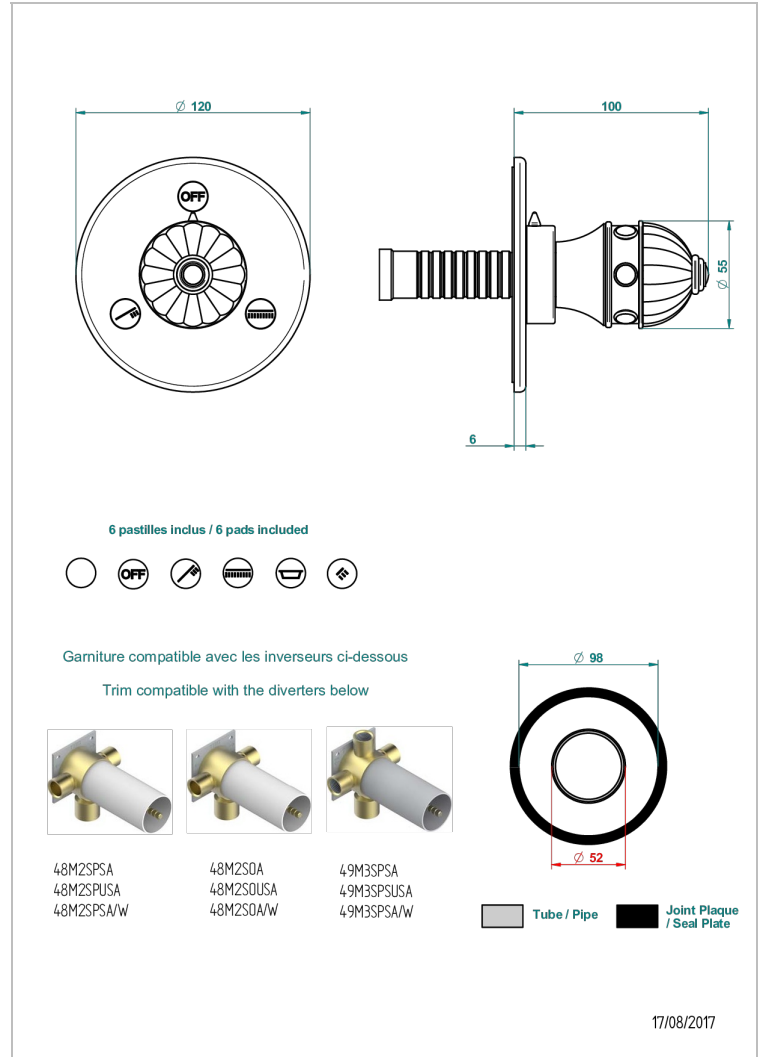

# AMBOISE JASPE ROJO

A1L-48M2SB

Trim for wall mounted diverter, 2 ways - ref. 48M2 and 3 ways - ref. 49M3

THG<sup>®</sup>  
PARIS

## CARACTERÍSTICAS

- Amboise Jaspe Rojo
- Trim for wall mounted diverter, 2 ways - ref. 48M2 and 3 ways - ref. 49M3

## PRODUCTOS RELACIONADOS

- Ref. G00-48M2SOA Wall mounted 3-way diverter with ceramic cartridge for concealed installation- 1 inlet 3/4" and 2 outlets 1/2" without stop position, without trim
- Ref. G00-48M2SPSA Wall mounted 3-way diverter with ceramic cartridge for concealed installation, 1 inlet 3/4" and 2 outlets 1/2" with stop position, without trim
- Ref. G00-49M3SPSA Wall mounted 4-way diverter with ceramic cartridge for concealed installation- 1 inlet 3/4" and 3 outlets 1/2" with stop position, without trim