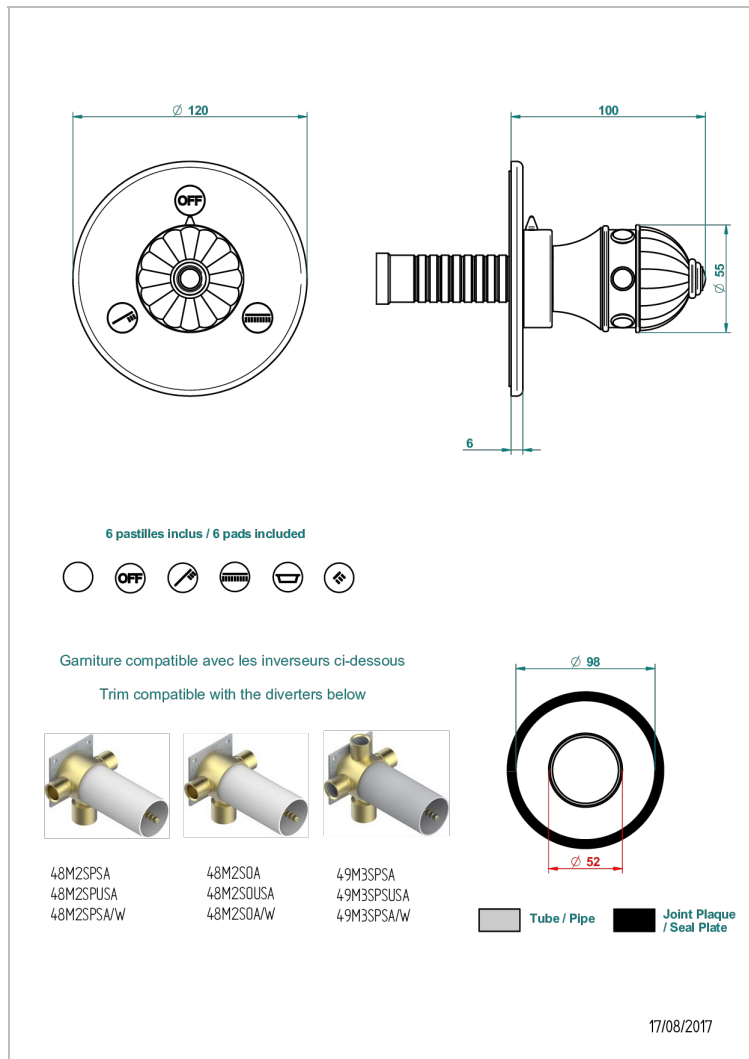

AMBOISE RED JASPER

A1L-48M2SB

Trim for wall mounted diverter, 2 ways - ref. 48M2 and 3 ways - ref. 49M3

CHARACTERISTIC

- Amboise Red Jasper
- Trim for wall mounted diverter, 2 ways - ref. 48M2 and 3 ways - ref. 49M3

RELATED SKU'S

- Ref. G00-48M2SOA Wall mounted 3-way diverter with ceramic cartridge for concealed installation- 1 inlet 3/4" and 2 outlets 1/2" without stop position, without trim
- Ref. G00-48M2SPSA Wall mounted 3-way diverter with ceramic cartridge for concealed installation, 1 inlet 3/4" and 2 outlets 1/2" with stop position, without trim
- Ref. G00-49M3SPSA Wall mounted 4-way diverter with ceramic cartridge for concealed installation- 1 inlet 3/4" and 3 outlets 1/2" with stop position, without trim