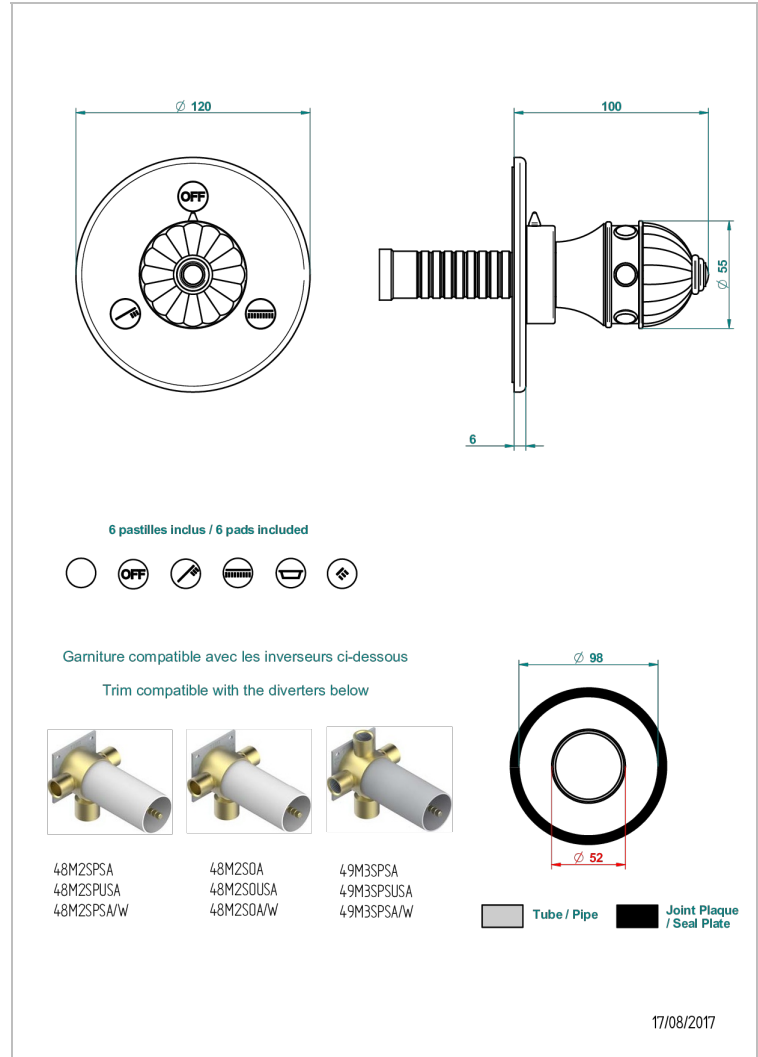

AMBOISE RED JASPER

A1L-48M2SB

Trim for wall mounted diverter, 2 ways - ref. 48M2 and 3 ways - ref. 49M3

特色

- Amboise Red Jasper
- Trim for wall mounted diverter, 2 ways - ref. 48M2 and 3 ways - ref. 49M3

相关的SKU

- Ref. G00-48M2SOA Wall mounted 3-way diverter with ceramic cartridge for concealed installation- 1 inlet 3/4" and 2 outlets 1/2" without stop position, without trim
- Ref. G00-48M2SPSA Wall mounted 3-way diverter with ceramic cartridge for concealed installation, 1 inlet 3/4" and 2 outlets 1/2" with stop position, without trim
- Ref. G00-49M3SPSA Wall mounted 4-way diverter with ceramic cartridge for concealed installation- 1 inlet 3/4" and 3 outlets 1/2" with stop position, without trim