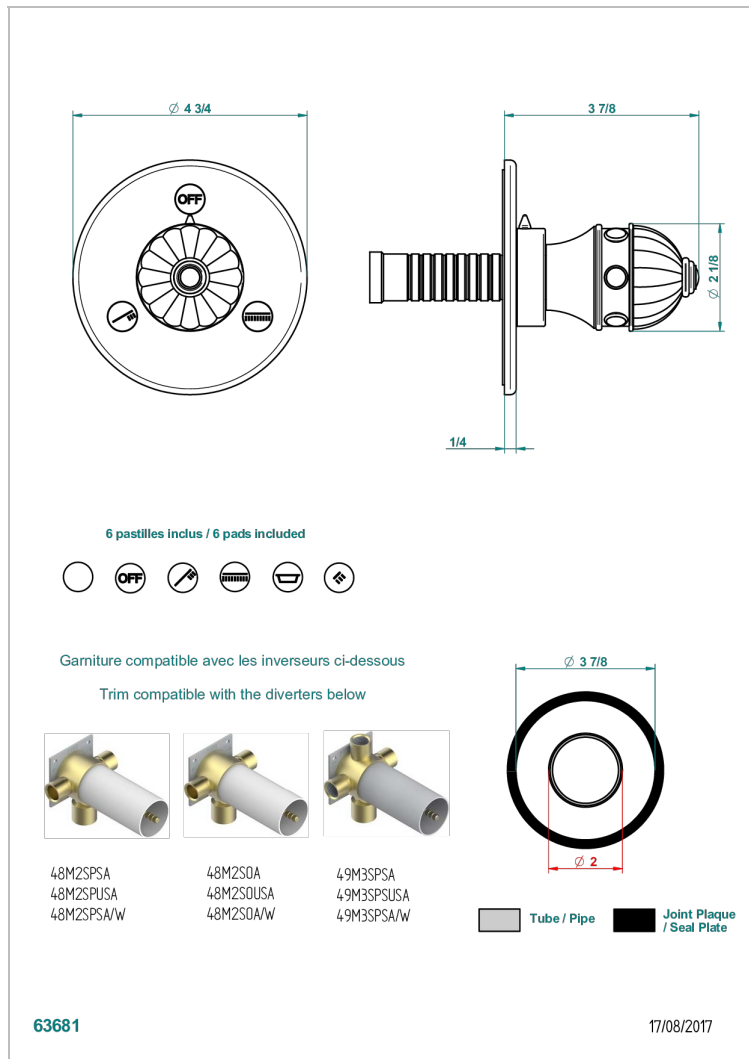

# AMBOISE С КРАСНОЙ ЯШМОЙ

A1L-48M2SB

Trim for wall mounted diverter, 2 ways - ref. 48M2 and 3 ways - ref. 49M3

## ХАРАКТЕРИСТИКИ

- Amboise с красной яшмой
- Trim for wall mounted diverter, 2 ways - ref. 48M2 and 3 ways - ref. 49M3

## СВЯЗАННЫЕ ТОВАРНЫЕ ПОЗИЦИИ

- Ref. G00-48M2SOA Wall mounted 3-way diverter with ceramic cartridge for concealed installation- 1 inlet 3/4" and 2 outlets 1/2" without stop position, without trim
- Ref. G00-48M2SPSA Wall mounted 3-way diverter with ceramic cartridge for concealed installation, 1 inlet 3/4" and 2 outlets 1/2" with stop position, without trim
- Ref. G00-49M3SPSA Wall mounted 4-way diverter with ceramic cartridge for concealed installation- 1 inlet 3/4" and 3 outlets 1/2" with stop position, without trim