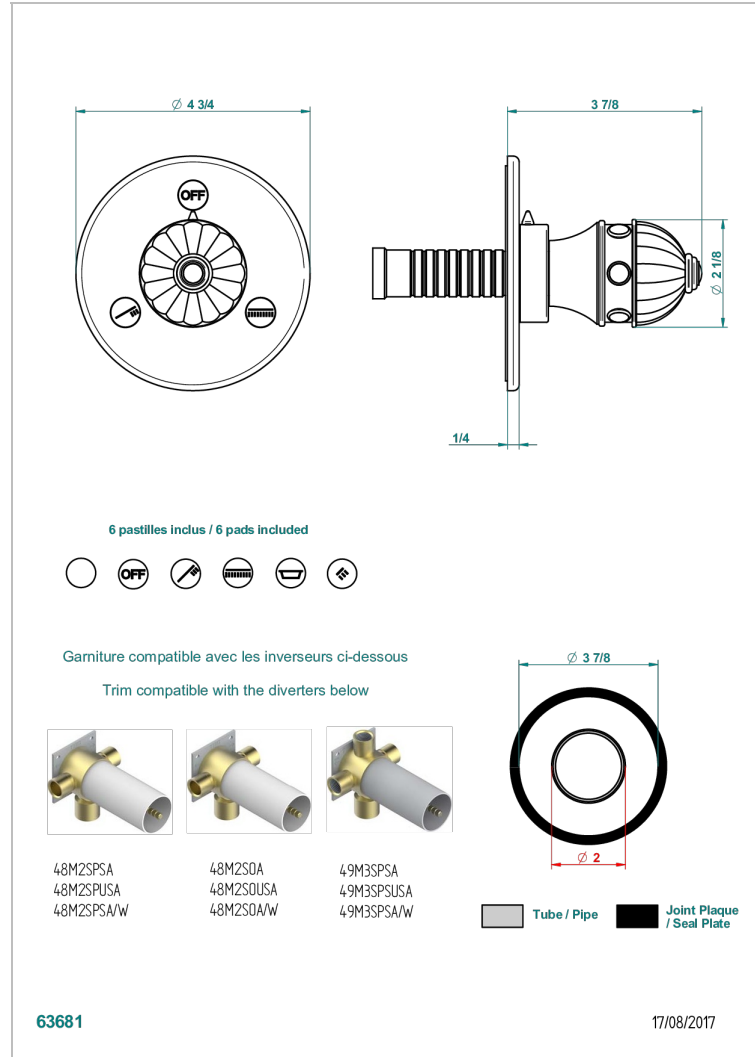

AMBOISE JASPE ROJO

A1L-48M2SB

Trim for wall mounted diverter, 2 ways - ref. 48M2 and 3 ways - ref. 49M3

CARACTERÍSTICAS

- Amboise Jaspe Rojo
- Trim for wall mounted diverter, 2 ways - ref. 48M2 and 3 ways - ref. 49M3

PRODUCTOS RELACIONADOS

- Ref. G00-48M2SOA Wall mounted 3-way diverter with ceramic cartridge for concealed installation- 1 inlet 3/4" and 2 outlets 1/2" without stop position, without trim
- Ref. G00-48M2SPSA Wall mounted 3-way diverter with ceramic cartridge for concealed installation, 1 inlet 3/4" and 2 outlets 1/2" with stop position, without trim
- Ref. G00-49M3SPSA Wall mounted 4-way diverter with ceramic cartridge for concealed installation- 1 inlet 3/4" and 3 outlets 1/2" with stop position, without trim