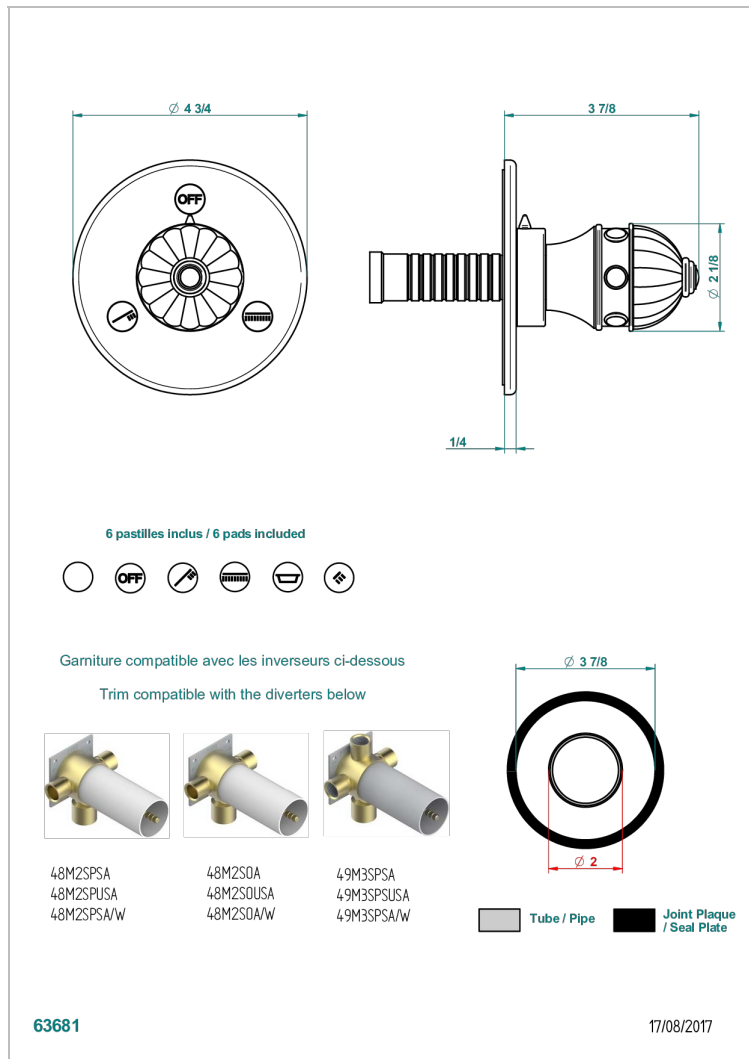

# AMBOISE RED JASPER

A1L-48M2SB

Trim for wall mounted diverter, 2 ways - ref. 48M2 and 3 ways - ref. 49M3

## CHARACTERISTIC

- Amboise Red Jasper
- Trim for wall mounted diverter, 2 ways - ref. 48M2 and 3 ways - ref. 49M3

## RELATED SKU'S

- Ref. G00-48M2SOA Wall mounted 3-way diverter with ceramic cartridge for concealed installation- 1 inlet 3/4" and 2 outlets 1/2" without stop position, without trim
- Ref. G00-48M2SPSA Wall mounted 3-way diverter with ceramic cartridge for concealed installation, 1 inlet 3/4" and 2 outlets 1/2" with stop position, without trim
- Ref. G00-49M3SPSA Wall mounted 4-way diverter with ceramic cartridge for concealed installation- 1 inlet 3/4" and 3 outlets 1/2" with stop position, without trim