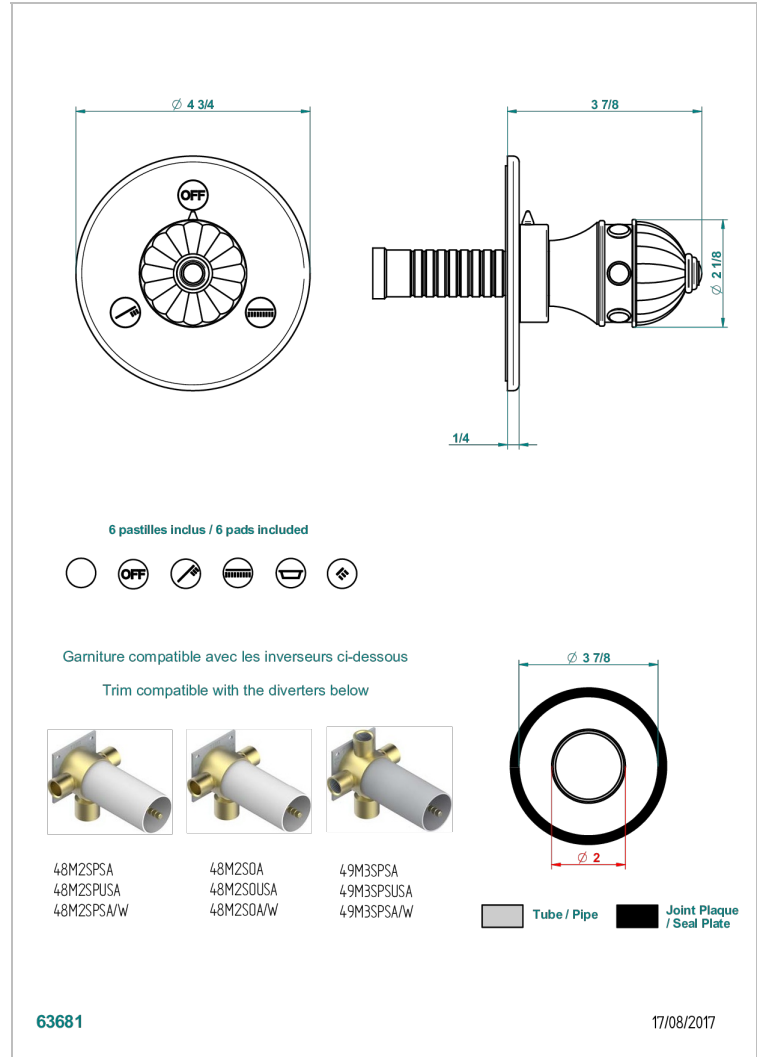

# AMBOISE RED JASPER

A1L-48M2SB

Trim for wall mounted diverter, 2 ways - ref. 48M2 and 3 ways - ref. 49M3

THG<sup>®</sup>  
PARIS

## 特色

- Amboise Red Jasper
- Trim for wall mounted diverter, 2 ways - ref. 48M2 and 3 ways - ref. 49M3

## 相关的SKU

- Ref. G00-48M2SOA Wall mounted 3-way diverter with ceramic cartridge for concealed installation- 1 inlet 3/4" and 2 outlets 1/2" without stop position, without trim
- Ref. G00-48M2SPSA Wall mounted 3-way diverter with ceramic cartridge for concealed installation, 1 inlet 3/4" and 2 outlets 1/2" with stop position, without trim
- Ref. G00-49M3SPSA Wall mounted 4-way diverter with ceramic cartridge for concealed installation- 1 inlet 3/4" and 3 outlets 1/2" with stop position, without trim