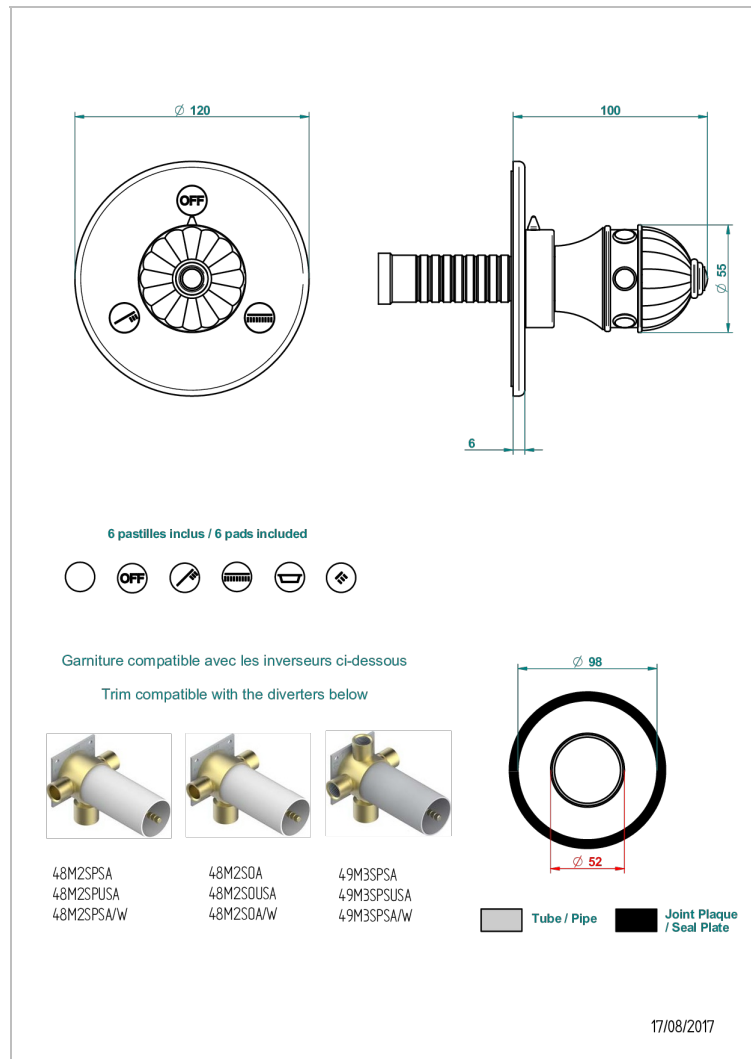

CHEVERNY LAPIS LAZULI

A1T-48M2SB

Trim for wall mounted diverter, 2 ways - ref. 48M2 and 3 ways - ref. 49M3

CHARACTERISTIC

- Cheverny Lapis Lazuli
- Trim for wall mounted diverter, 2 ways - ref. 48M2 and 3 ways - ref. 49M3