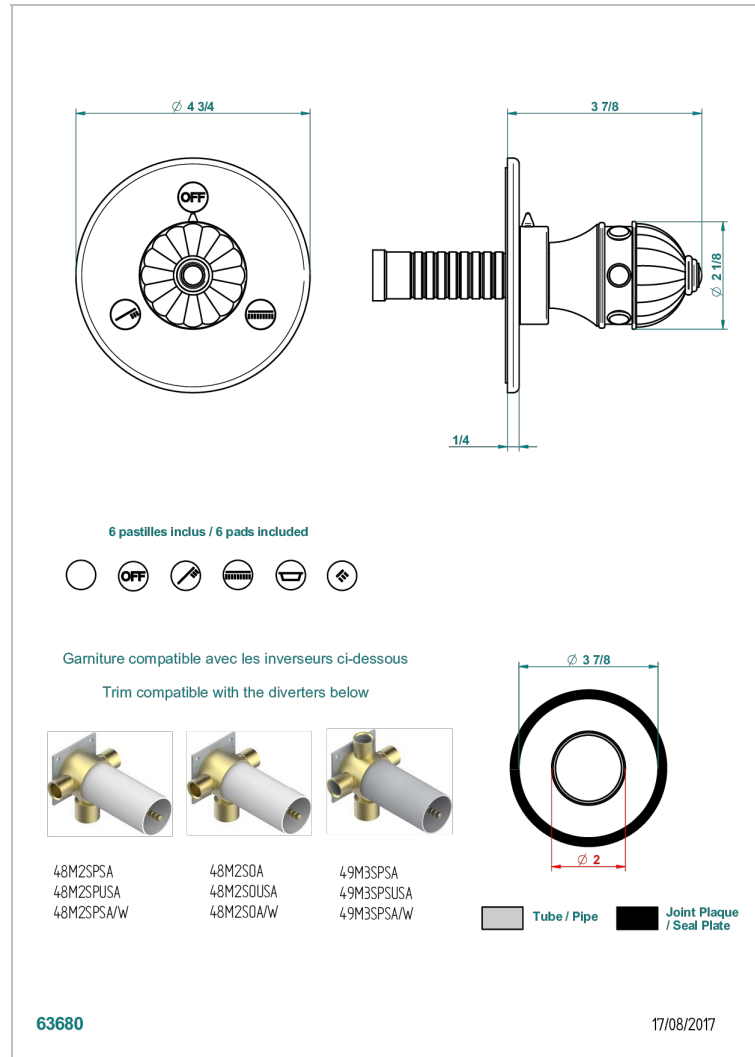

CHEVERNY LAPIS LAZULI

A1T-48M2SB

Trim for wall mounted diverter, 2 ways - ref. 48M2 and 3 ways - ref. 49M3

CHARACTERISTIC

- Cheverny Lapis Lazuli
- Trim for wall mounted diverter, 2 ways - ref. 48M2 and 3 ways - ref. 49M3

AVAILABLE FINITIONS

Antique nickel - H28
Black ceram - D30
Blush PVD - H62
Brass color PVD - H49
Brown bronze color PVD - F33
Gold color PVD - H52

Graphite PVD - H64
Matt Umber PVD - H67
Matt blush PVD - H60
Matt brass color PVD - H50
Matt brown bronze color PVD - F34
Matt chrome - C02