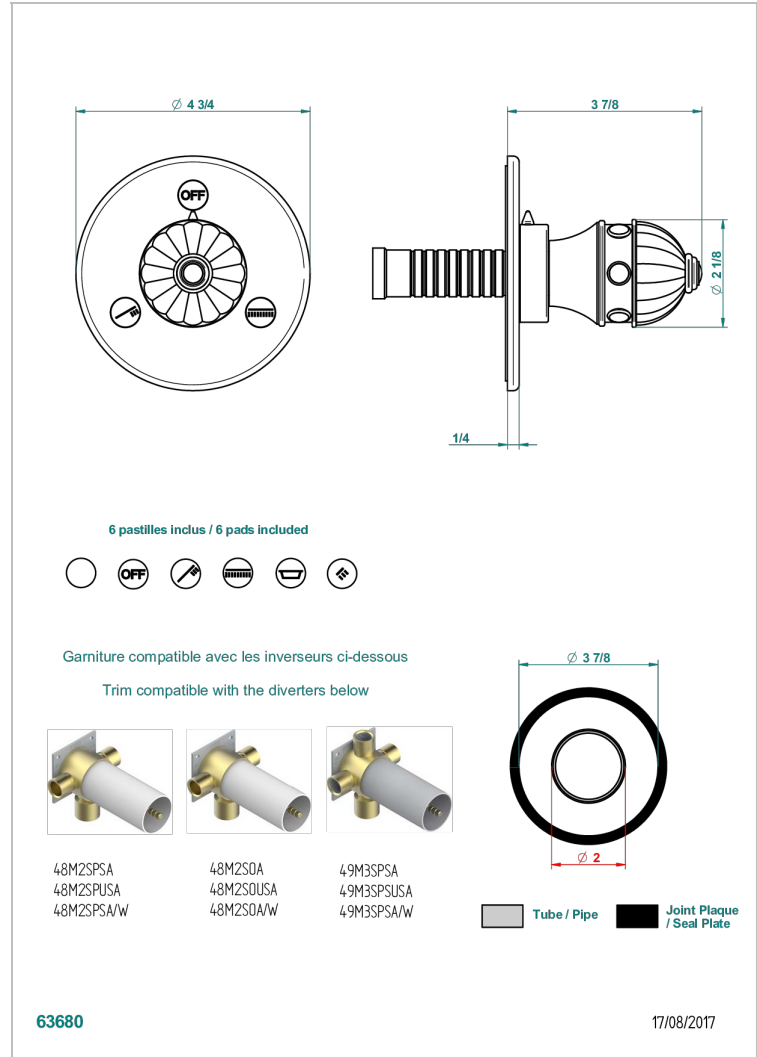

# CHEVERNY LAPIS LAZULI

A1T-48M2SB

Trim for wall mounted diverter, 2 ways - ref. 48M2 and 3 ways - ref. 49M3

THG<sup>®</sup>  
PARIS

## CARACTERÍSTICAS

- Cheverny Lapis Lazuli
- Trim for wall mounted diverter, 2 ways - ref. 48M2 and 3 ways - ref. 49M3

## PRODUCTOS RELACIONADOS

- Ref. G00-48M2SOA Wall mounted 3-way diverter with ceramic cartridge for concealed installation- 1 inlet 3/4" and 2 outlets 1/2" without stop position, without trim
- Ref. G00-48M2SPSA Wall mounted 3-way diverter with ceramic cartridge for concealed installation, 1 inlet 3/4" and 2 outlets 1/2" with stop position, without trim
- Ref. G00-49M3SPSA Wall mounted 4-way diverter with ceramic cartridge for concealed installation- 1 inlet 3/4" and 3 outlets 1/2" with stop position, without trim