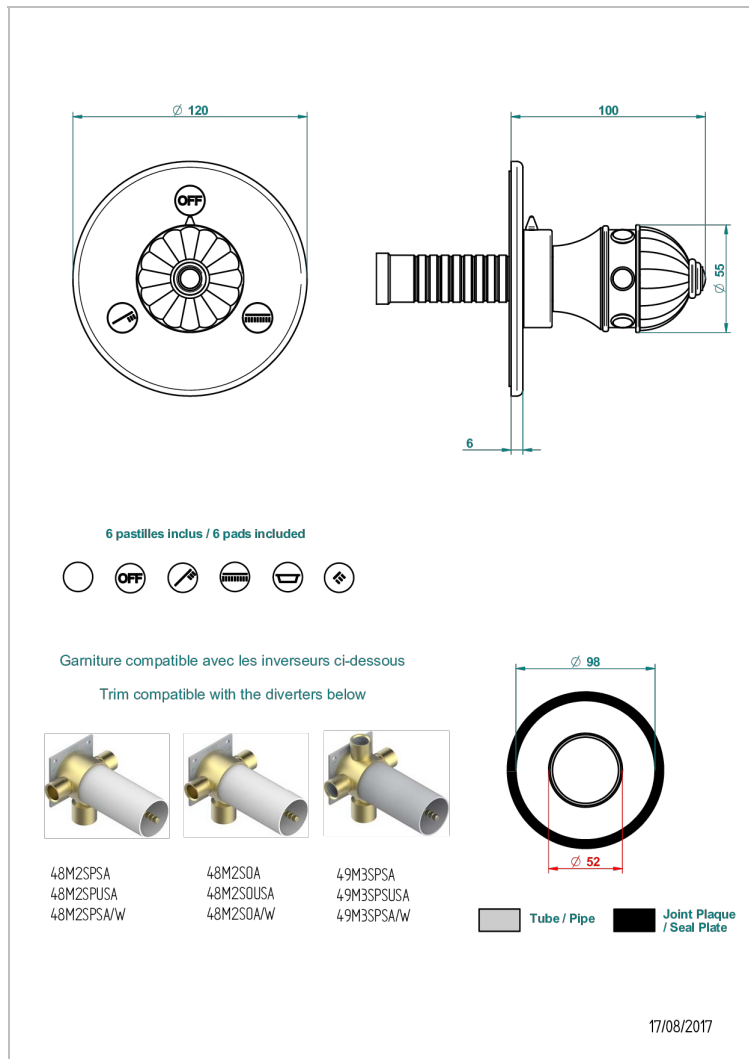

CHEVERNY С ЛАЗУРИТОМ

A1T-48M2SB

Trim for wall mounted diverter, 2 ways - ref. 48M2 and 3 ways - ref. 49M3

THG[®]
PARIS

ХАРАКТЕРИСТИКИ

- Cheverny с лазуритом
- Trim for wall mounted diverter, 2 ways - ref. 48M2 and 3 ways - ref. 49M3

СВЯЗАННЫЕ ТОВАРНЫЕ ПОЗИЦИИ

- Ref. G00-48M2SOA Wall mounted 3-way diverter with ceramic cartridge for concealed installation- 1 inlet 3/4" and 2 outlets 1/2" without stop position, without trim
- Ref. G00-48M2SPSA Wall mounted 3-way diverter with ceramic cartridge for concealed installation, 1 inlet 3/4" and 2 outlets 1/2" with stop position, without trim
- Ref. G00-49M3SPSA Wall mounted 4-way diverter with ceramic cartridge for concealed installation- 1 inlet 3/4" and 3 outlets 1/2" with stop position, without trim