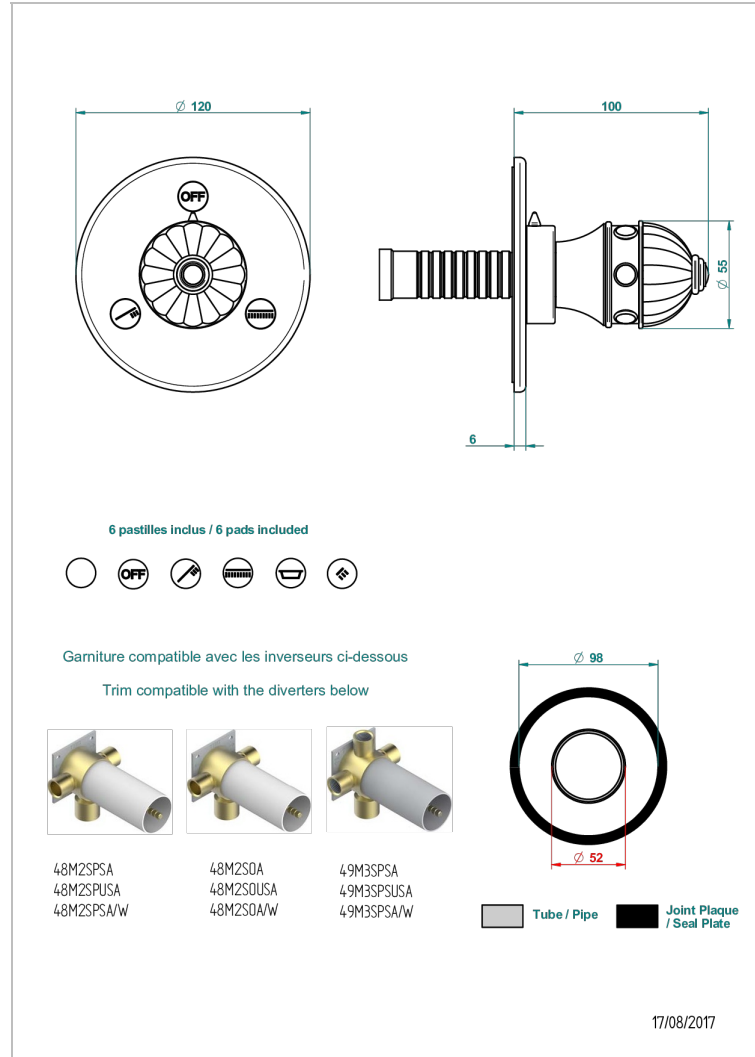

# CHEVERNY LAPIS LAZULI

A1T-48M2SB

Trim for wall mounted diverter, 2 ways - ref. 48M2 and 3 ways - ref. 49M3

## CARACTERÍSTICAS

- Cheverny Lapis Lazuli
- Trim for wall mounted diverter, 2 ways - ref. 48M2 and 3 ways - ref. 49M3

## PRODUCTOS RELACIONADOS

- Ref. G00-48M2SOA Wall mounted 3-way diverter with ceramic cartridge for concealed installation- 1 inlet 3/4" and 2 outlets 1/2" without stop position, without trim
- Ref. G00-48M2SPSA Wall mounted 3-way diverter with ceramic cartridge for concealed installation, 1 inlet 3/4" and 2 outlets 1/2" with stop position, without trim
- Ref. G00-49M3SPSA Wall mounted 4-way diverter with ceramic cartridge for concealed installation- 1 inlet 3/4" and 3 outlets 1/2" with stop position, without trim