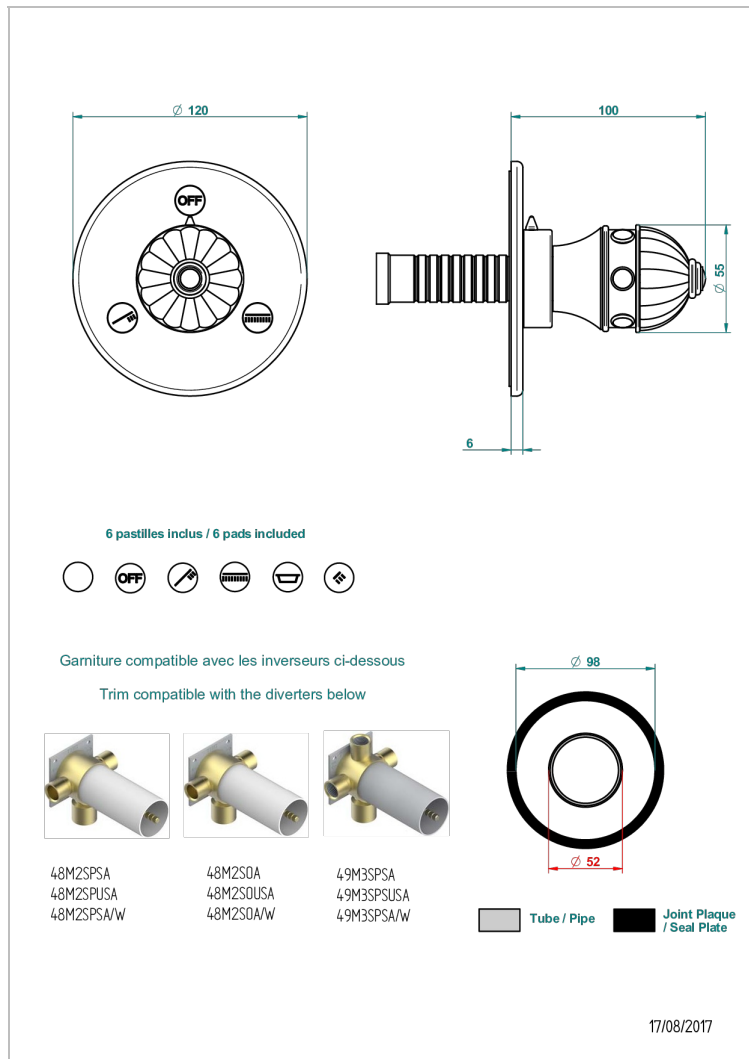

# CHEVERNY LAPIS LAZULI

A1T-48M2SB

Trim for wall mounted diverter, 2 ways - ref. 48M2 and 3 ways - ref. 49M3

## CHARACTERISTIC

- Cheverny Lapis Lazuli
- Trim for wall mounted diverter, 2 ways - ref. 48M2 and 3 ways - ref. 49M3

## RELATED SKU'S

- Ref. G00-48M2SOA Wall mounted 3-way diverter with ceramic cartridge for concealed installation- 1 inlet 3/4" and 2 outlets 1/2" without stop position, without trim
- Ref. G00-48M2SPSA Wall mounted 3-way diverter with ceramic cartridge for concealed installation, 1 inlet 3/4" and 2 outlets 1/2" with stop position, without trim
- Ref. G00-49M3SPSA Wall mounted 4-way diverter with ceramic cartridge for concealed installation- 1 inlet 3/4" and 3 outlets 1/2" with stop position, without trim