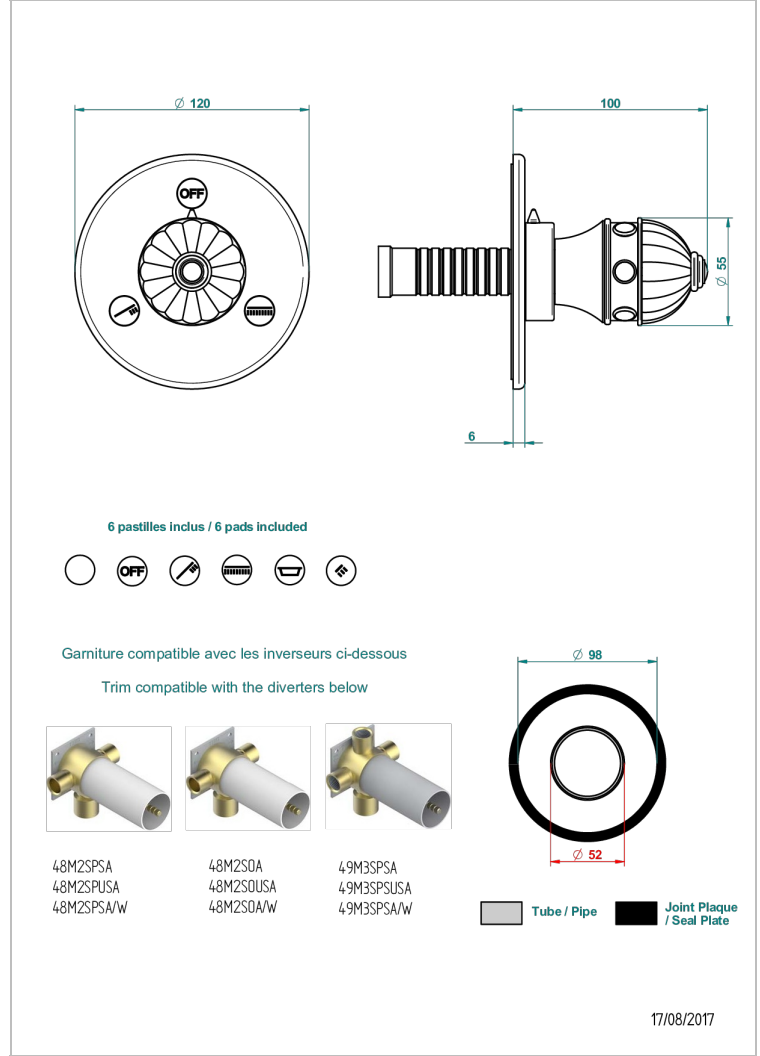

# CHEVERNY LAPIS LAZULI

A1T-48M2SB

Trim for wall mounted diverter, 2 ways - ref. 48M2 and 3 ways - ref. 49M3

## 特色

- Cheverny Lapis Lazuli
- Trim for wall mounted diverter, 2 ways - ref. 48M2 and 3 ways - ref. 49M3

## 相关的SKU

- Ref. G00-48M2SOA Wall mounted 3-way diverter with ceramic cartridge for concealed installation- 1 inlet 3/4" and 2 outlets 1/2" without stop position, without trim
- Ref. G00-48M2SPSA Wall mounted 3-way diverter with ceramic cartridge for concealed installation, 1 inlet 3/4" and 2 outlets 1/2" with stop position, without trim
- Ref. G00-49M3SPSA Wall mounted 4-way diverter with ceramic cartridge for concealed installation- 1 inlet 3/4" and 3 outlets 1/2" with stop position, without trim