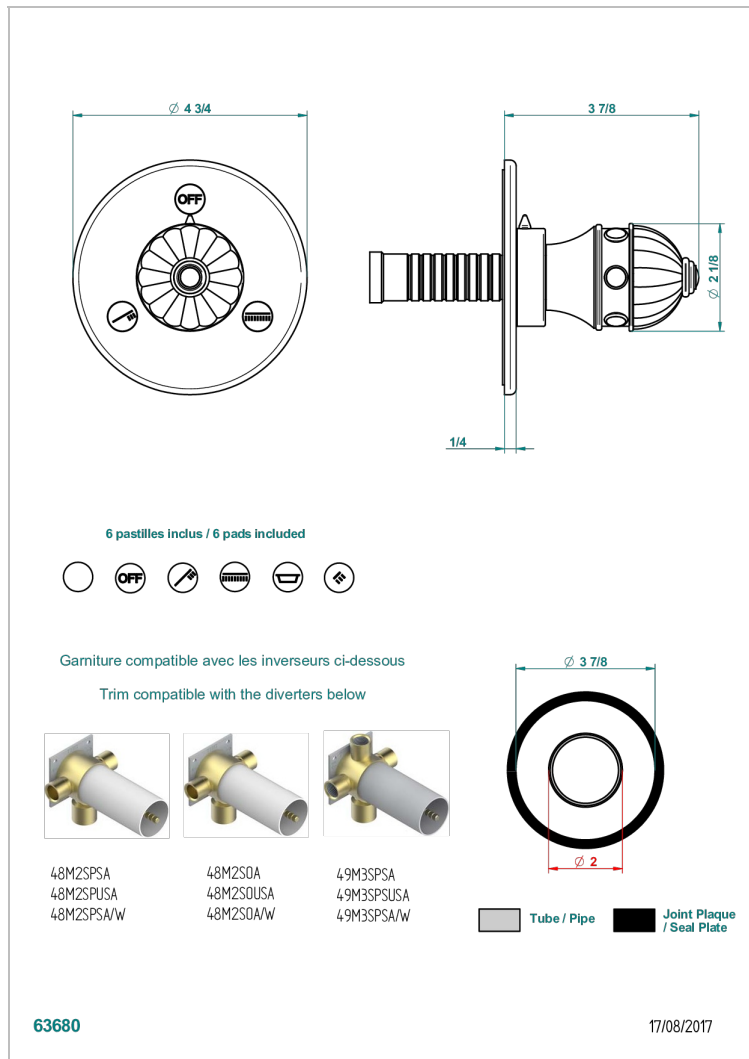

CHEVERNY С ЛАЗУРИТОМ

A1T-48M2SB

Trim for wall mounted diverter, 2 ways - ref. 48M2 and 3 ways - ref. 49M3

THG[®]
PARIS

ХАРАКТЕРИСТИКИ

- Cheverny с лазуритом
- Trim for wall mounted diverter, 2 ways - ref. 48M2 and 3 ways - ref. 49M3

СВЯЗАННЫЕ ТОВАРНЫЕ ПОЗИЦИИ

- Ref. G00-48M2SOA Wall mounted 3-way diverter with ceramic cartridge for concealed installation- 1 inlet 3/4" and 2 outlets 1/2" without stop position, without trim
- Ref. G00-48M2SPSA Wall mounted 3-way diverter with ceramic cartridge for concealed installation, 1 inlet 3/4" and 2 outlets 1/2" with stop position, without trim
- Ref. G00-49M3SPSA Wall mounted 4-way diverter with ceramic cartridge for concealed installation- 1 inlet 3/4" and 3 outlets 1/2" with stop position, without trim