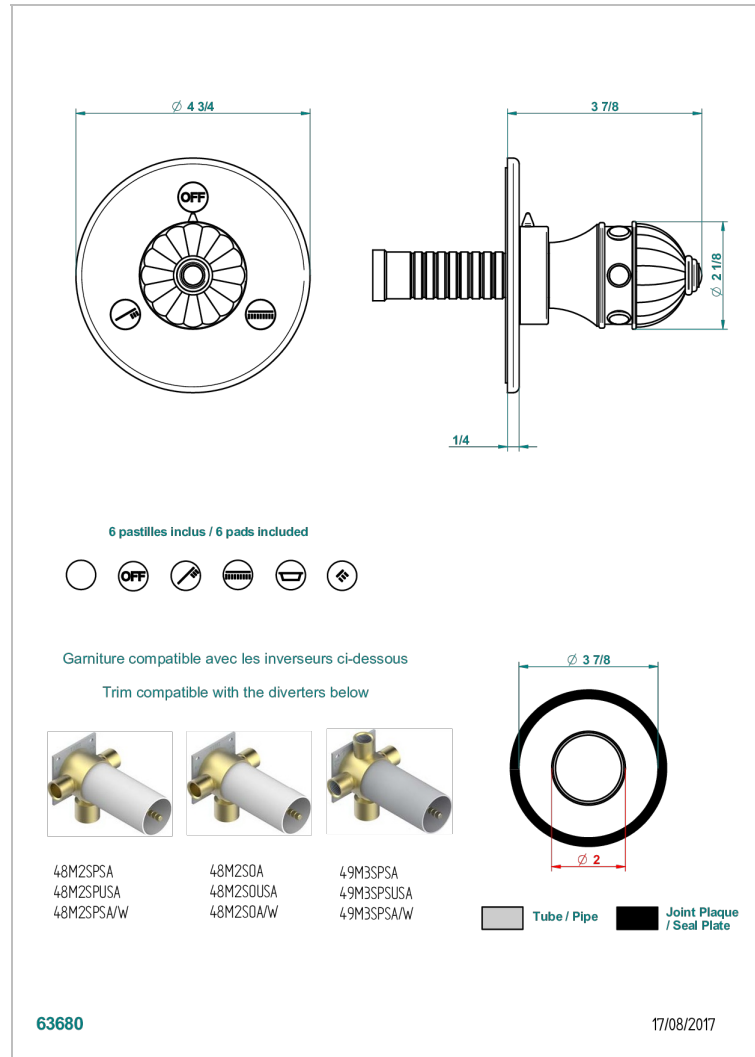

# CHEVERNY LAPIS LAZULI

A1T-48M2SB

Trim for wall mounted diverter, 2 ways - ref. 48M2 and 3 ways - ref. 49M3

## CARACTERÍSTICAS

- Cheverny Lapis Lazuli
- Trim for wall mounted diverter, 2 ways - ref. 48M2 and 3 ways - ref. 49M3

## PRODUCTOS RELACIONADOS

- Ref. G00-48M2SOA Wall mounted 3-way diverter with ceramic cartridge for concealed installation- 1 inlet 3/4" and 2 outlets 1/2" without stop position, without trim
- Ref. G00-48M2SPSA Wall mounted 3-way diverter with ceramic cartridge for concealed installation, 1 inlet 3/4" and 2 outlets 1/2" with stop position, without trim
- Ref. G00-49M3SPSA Wall mounted 4-way diverter with ceramic cartridge for concealed installation- 1 inlet 3/4" and 3 outlets 1/2" with stop position, without trim