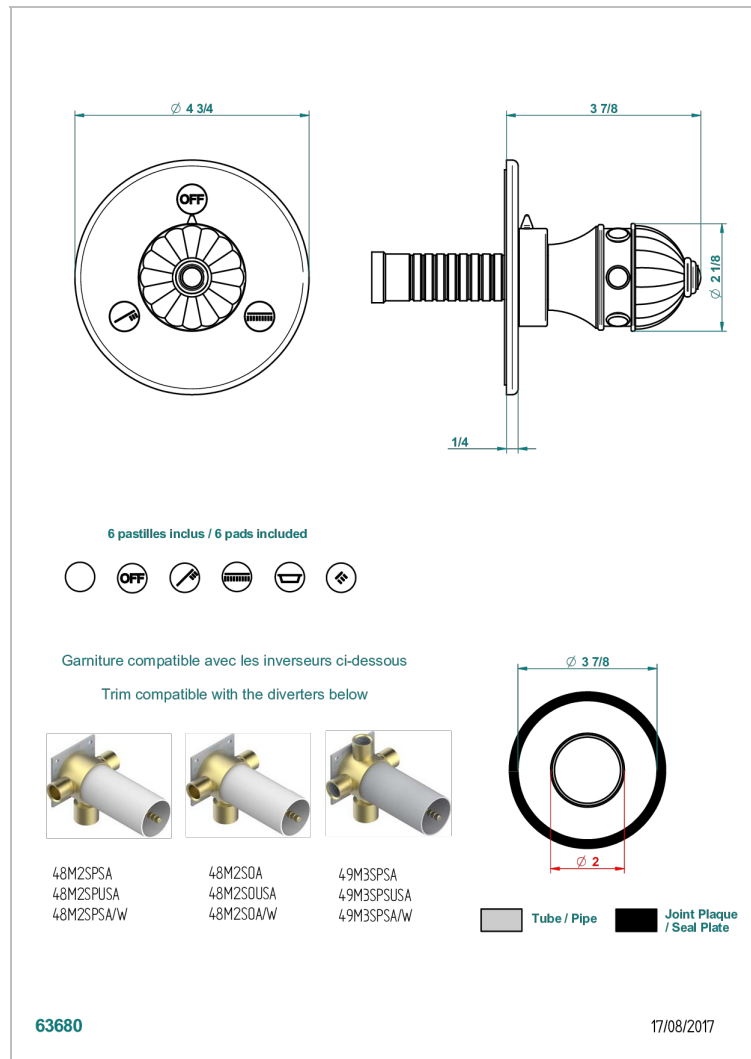

CHEVERNY LAPIS LAZULI

A1T-48M2SB

Trim for wall mounted diverter, 2 ways - ref. 48M2 and 3 ways - ref. 49M3

CHARACTERISTIC

- Cheverny Lapis Lazuli
- Trim for wall mounted diverter, 2 ways - ref. 48M2 and 3 ways - ref. 49M3

RELATED SKU'S

- Ref. G00-48M2SOA Wall mounted 3-way diverter with ceramic cartridge for concealed installation- 1 inlet 3/4" and 2 outlets 1/2" without stop position, without trim
- Ref. G00-48M2SPSA Wall mounted 3-way diverter with ceramic cartridge for concealed installation, 1 inlet 3/4" and 2 outlets 1/2" with stop position, without trim
- Ref. G00-49M3SPSA Wall mounted 4-way diverter with ceramic cartridge for concealed installation- 1 inlet 3/4" and 3 outlets 1/2" with stop position, without trim