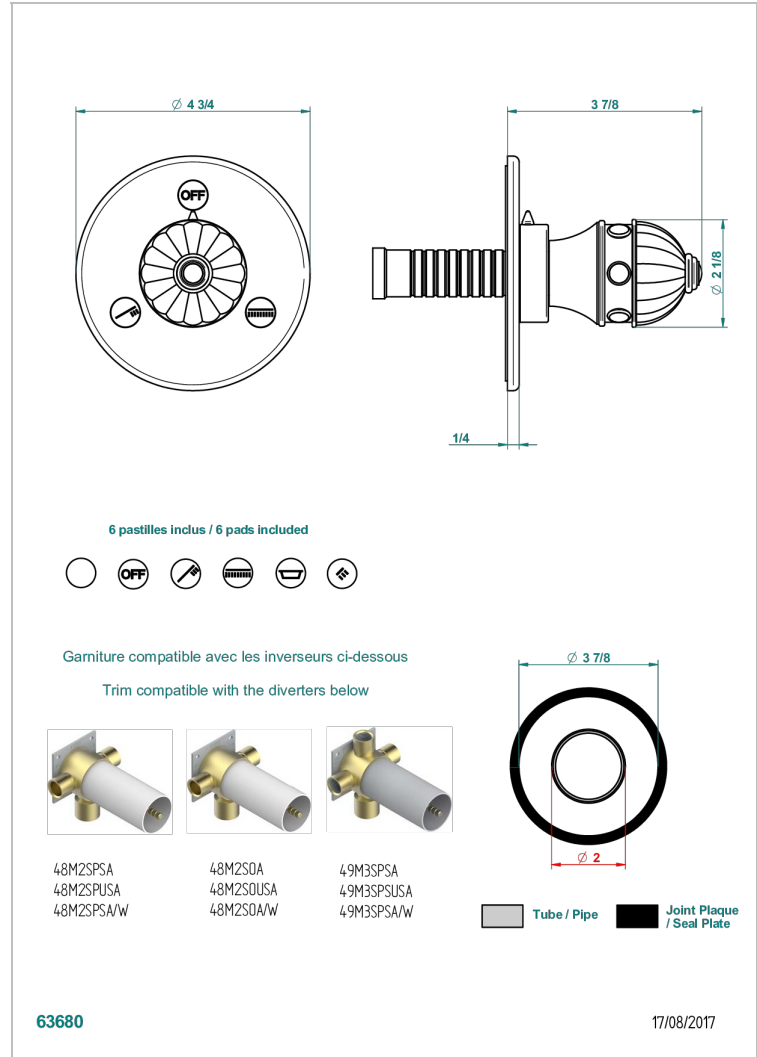

# CHEVERNY LAPIS LAZULI

A1T-48M2SB

Trim for wall mounted diverter, 2 ways - ref. 48M2 and 3 ways - ref. 49M3

THG<sup>®</sup>  
PARIS

## 特色

- Cheverny Lapis Lazuli
- Trim for wall mounted diverter, 2 ways - ref. 48M2 and 3 ways - ref. 49M3

## 相关的SKU

- Ref. G00-48M2SOA Wall mounted 3-way diverter with ceramic cartridge for concealed installation- 1 inlet 3/4" and 2 outlets 1/2" without stop position, without trim
- Ref. G00-48M2SPSA Wall mounted 3-way diverter with ceramic cartridge for concealed installation, 1 inlet 3/4" and 2 outlets 1/2" with stop position, without trim
- Ref. G00-49M3SPSA Wall mounted 4-way diverter with ceramic cartridge for concealed installation- 1 inlet 3/4" and 3 outlets 1/2" with stop position, without trim