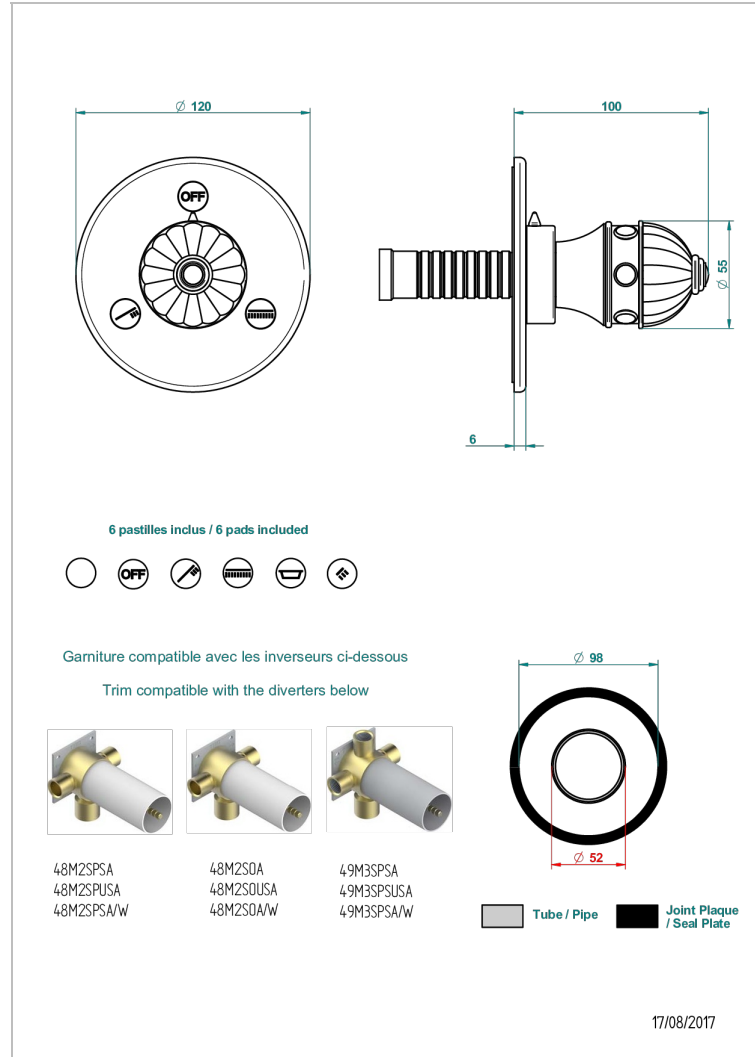

AMBOISE LAPIS LAZULI

A1K-48M2SB

Trim for wall mounted diverter, 2 ways - ref. 48M2 and 3 ways - ref. 49M3

CHARACTERISTIC

- Amboise Lapis Lazuli
- Trim for wall mounted diverter, 2 ways - ref. 48M2 and 3 ways - ref. 49M3