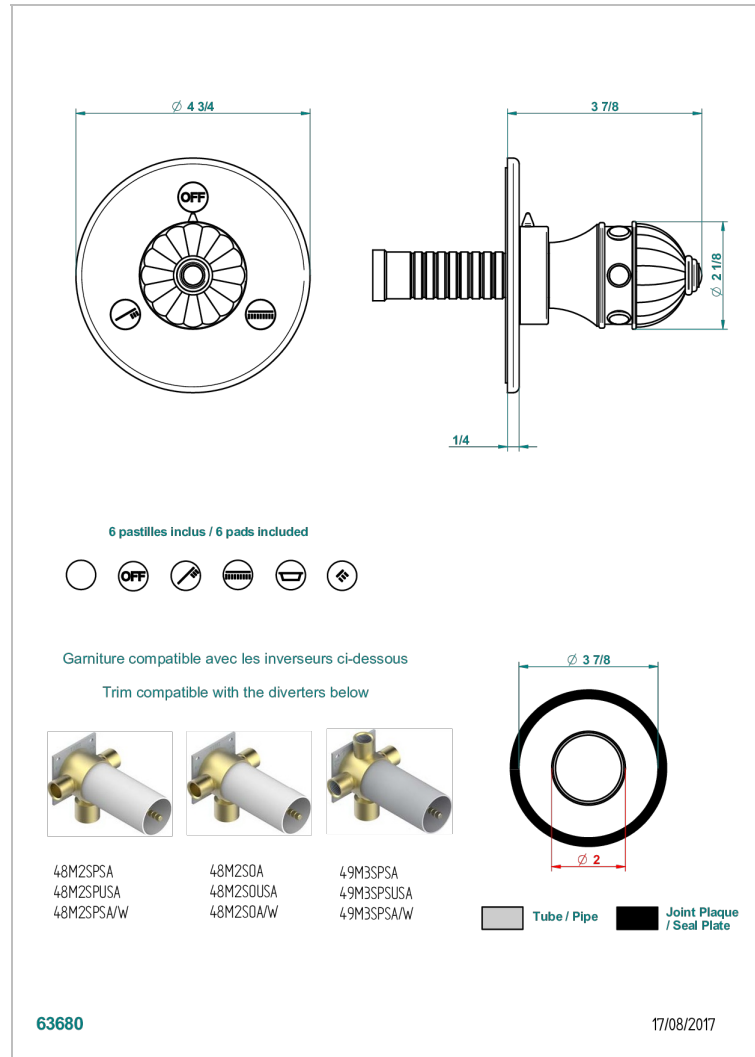

AMBOISE LAPIS LAZULI

A1K-48M2SB

Trim for wall mounted diverter, 2 ways - ref. 48M2 and 3 ways - ref. 49M3

CHARACTERISTIC

- Amboise Lapis Lazuli
- Trim for wall mounted diverter, 2 ways - ref. 48M2 and 3 ways - ref. 49M3