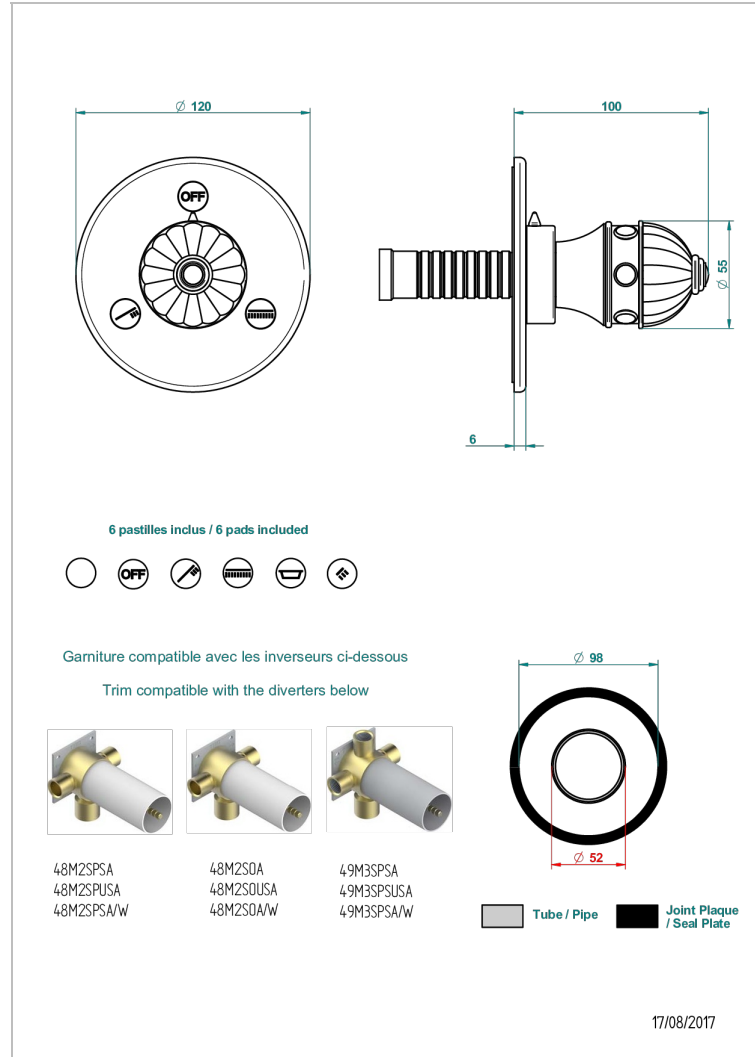

AMBOISE LAPIS LAZULI

A1K-48M2SB

Trim for wall mounted diverter, 2 ways - ref. 48M2 and 3 ways - ref. 49M3

CARACTERÍSTICAS

- Amboise Lapis Lazuli
- Trim for wall mounted diverter, 2 ways - ref. 48M2 and 3 ways - ref. 49M3

PRODUCTOS RELACIONADOS

- Ref. G00-48M2SOA Wall mounted 3-way diverter with ceramic cartridge for concealed installation- 1 inlet 3/4" and 2 outlets 1/2" without stop position, without trim
- Ref. G00-48M2SPSA Wall mounted 3-way diverter with ceramic cartridge for concealed installation, 1 inlet 3/4" and 2 outlets 1/2" with stop position, without trim
- Ref. G00-49M3SPSA Wall mounted 4-way diverter with ceramic cartridge for concealed installation- 1 inlet 3/4" and 3 outlets 1/2" with stop position, without trim