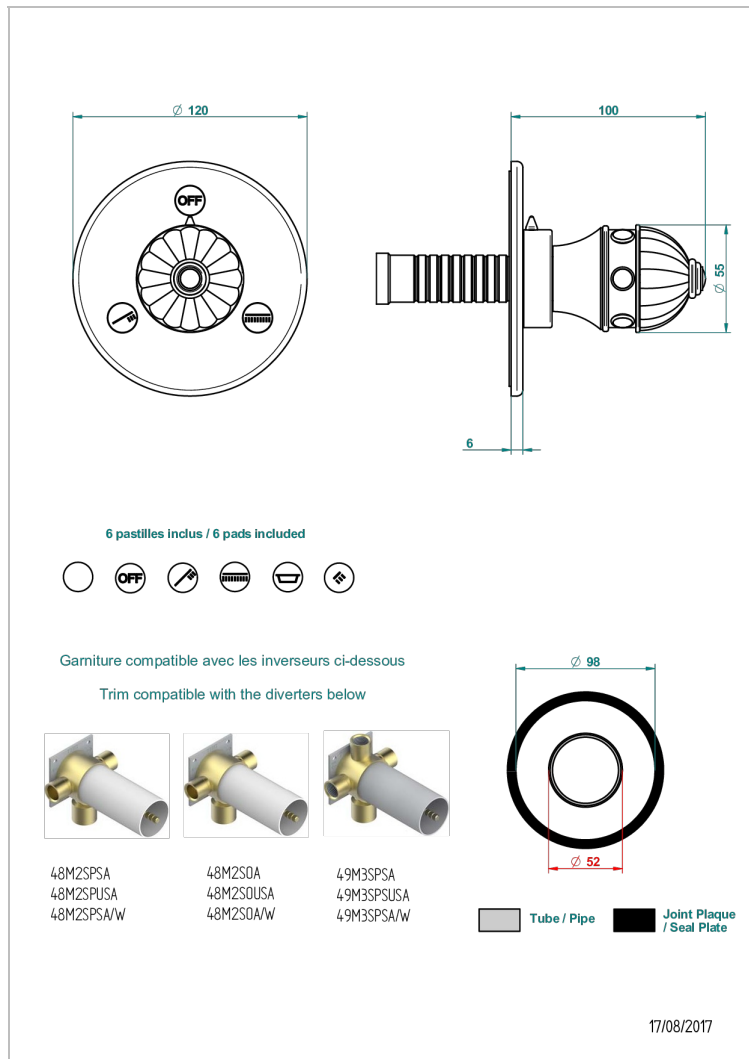

# AMBOISE LAPIS LAZULI

A1K-48M2SB

Trim for wall mounted diverter, 2 ways - ref. 48M2 and 3 ways - ref. 49M3

## CHARACTERISTIC

- Amboise Lapis Lazuli
- Trim for wall mounted diverter, 2 ways - ref. 48M2 and 3 ways - ref. 49M3

## RELATED SKU'S

- Ref. G00-48M2SOA Wall mounted 3-way diverter with ceramic cartridge for concealed installation- 1 inlet 3/4" and 2 outlets 1/2" without stop position, without trim
- Ref. G00-48M2SPSA Wall mounted 3-way diverter with ceramic cartridge for concealed installation, 1 inlet 3/4" and 2 outlets 1/2" with stop position, without trim
- Ref. G00-49M3SPSA Wall mounted 4-way diverter with ceramic cartridge for concealed installation- 1 inlet 3/4" and 3 outlets 1/2" with stop position, without trim