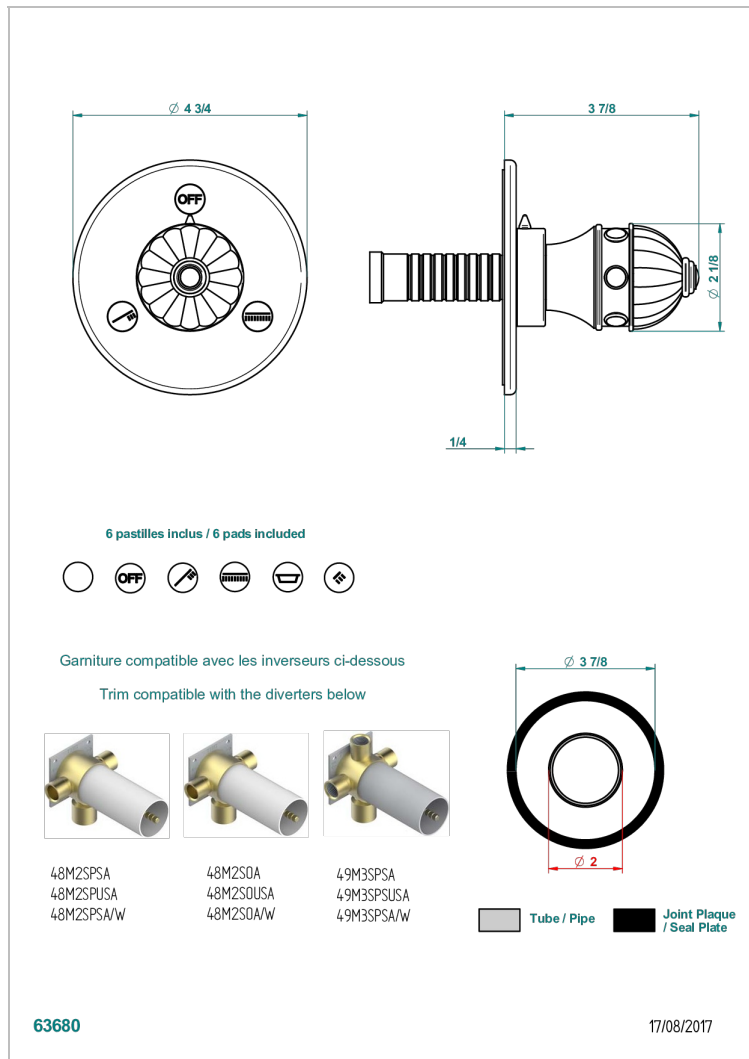

AMBOISE LAPIS LAZULI

A1K-48M2SB

Trim for wall mounted diverter, 2 ways - ref. 48M2 and 3 ways - ref. 49M3

THG[®]
PARIS

CARACTERÍSTICAS

- Amboise Lapis Lazuli
- Trim for wall mounted diverter, 2 ways - ref. 48M2 and 3 ways - ref. 49M3

PRODUCTOS RELACIONADOS

- Ref. G00-48M2SOA Wall mounted 3-way diverter with ceramic cartridge for concealed installation- 1 inlet 3/4" and 2 outlets 1/2" without stop position, without trim
- Ref. G00-48M2SPSA Wall mounted 3-way diverter with ceramic cartridge for concealed installation, 1 inlet 3/4" and 2 outlets 1/2" with stop position, without trim
- Ref. G00-49M3SPSA Wall mounted 4-way diverter with ceramic cartridge for concealed installation- 1 inlet 3/4" and 3 outlets 1/2" with stop position, without trim