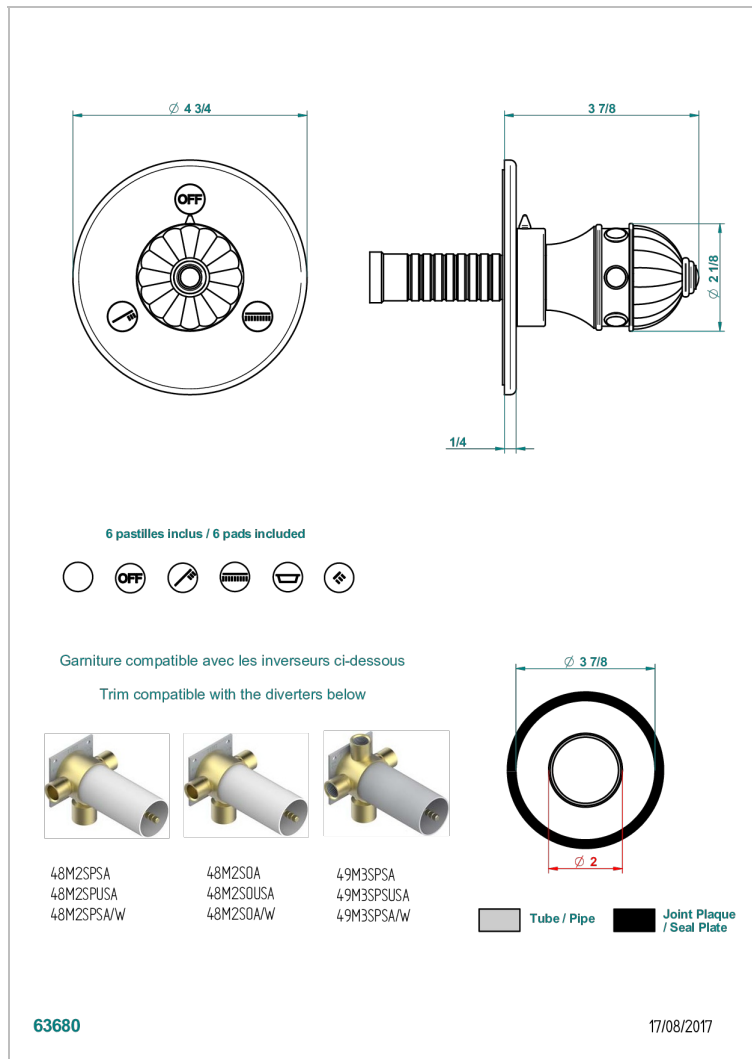

# AMBOISE LAPIS LAZULI

A1K-48M2SB

Trim for wall mounted diverter, 2 ways - ref. 48M2 and 3 ways - ref. 49M3

## CHARACTERISTIC

- Amboise Lapis Lazuli
- Trim for wall mounted diverter, 2 ways - ref. 48M2 and 3 ways - ref. 49M3

## RELATED SKU'S

- Ref. G00-48M2SOA Wall mounted 3-way diverter with ceramic cartridge for concealed installation- 1 inlet 3/4" and 2 outlets 1/2" without stop position, without trim
- Ref. G00-48M2SPSA Wall mounted 3-way diverter with ceramic cartridge for concealed installation, 1 inlet 3/4" and 2 outlets 1/2" with stop position, without trim
- Ref. G00-49M3SPSA Wall mounted 4-way diverter with ceramic cartridge for concealed installation- 1 inlet 3/4" and 3 outlets 1/2" with stop position, without trim