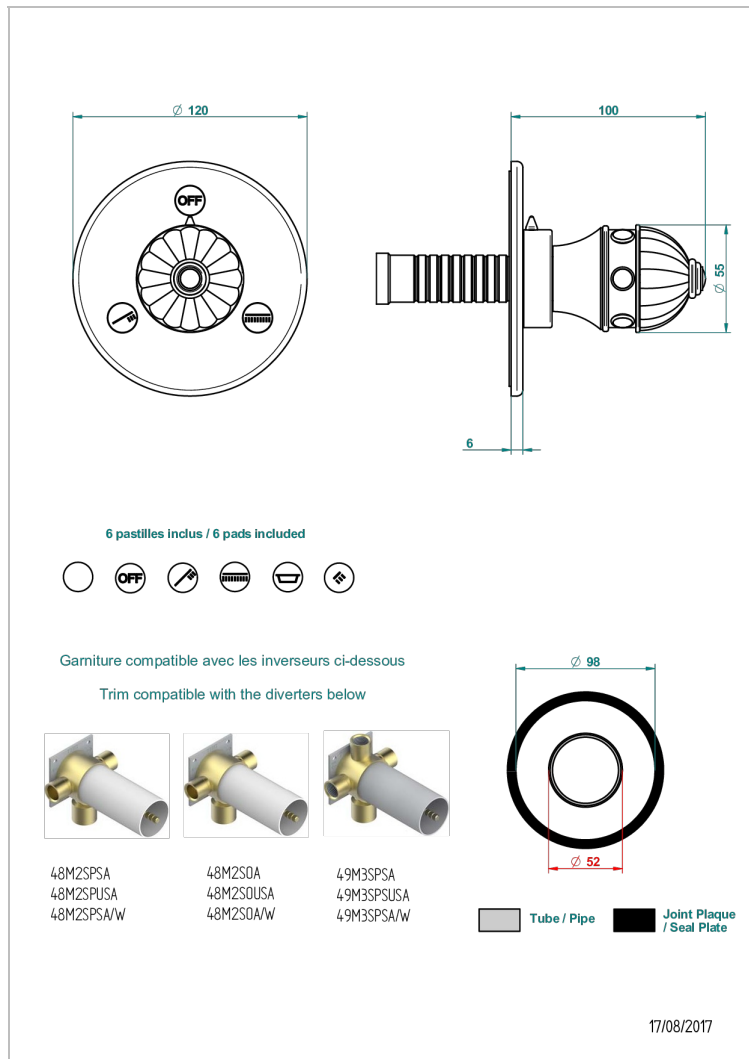

AMBOISE С ЛАЗУРИТОМ

A1K-48M2SB

Trim for wall mounted diverter, 2 ways - ref. 48M2 and 3 ways - ref. 49M3

THG[®]
PARIS

ХАРАКТЕРИСТИКИ

- Amboise с лазуритом
- Trim for wall mounted diverter, 2 ways - ref. 48M2 and 3 ways - ref. 49M3

СВЯЗАННЫЕ ТОВАРНЫЕ ПОЗИЦИИ

- Ref. G00-48M2SOA Wall mounted 3-way diverter with ceramic cartridge for concealed installation- 1 inlet 3/4" and 2 outlets 1/2" without stop position, without trim
- Ref. G00-48M2SPSA Wall mounted 3-way diverter with ceramic cartridge for concealed installation, 1 inlet 3/4" and 2 outlets 1/2" with stop position, without trim
- Ref. G00-49M3SPSA Wall mounted 4-way diverter with ceramic cartridge for concealed installation- 1 inlet 3/4" and 3 outlets 1/2" with stop position, without trim