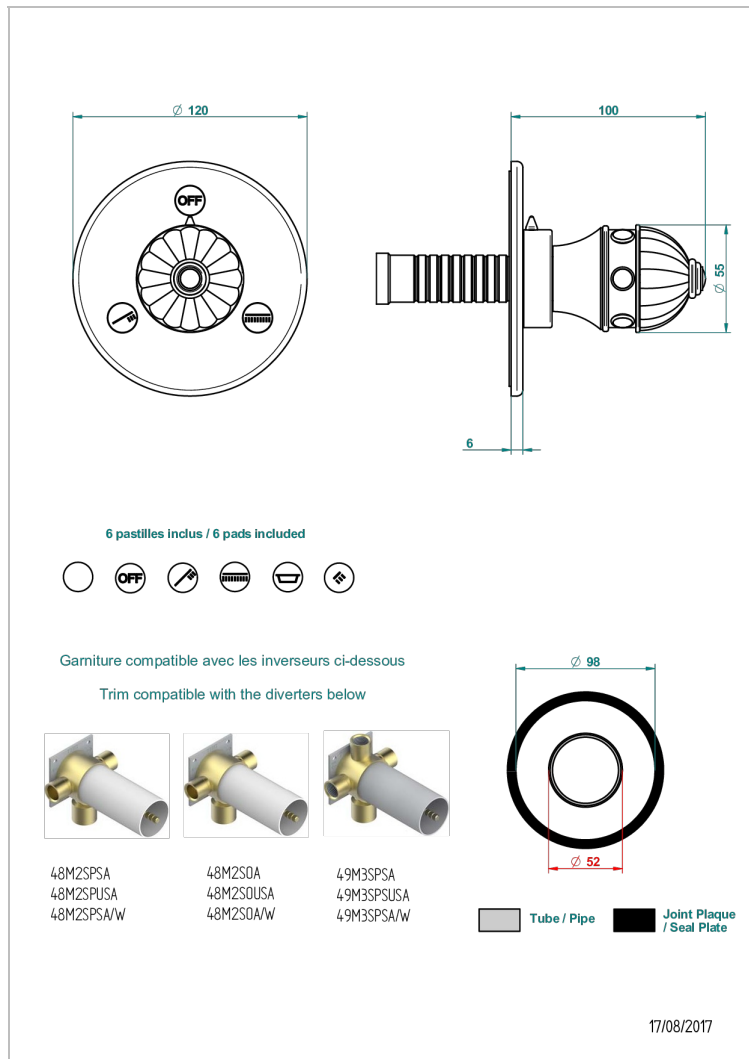

AMBOISE LAPIS LAZULI

A1K-48M2SB

Trim for wall mounted diverter, 2 ways - ref. 48M2 and 3 ways - ref. 49M3

CHARACTERISTIC

- Amboise Lapis Lazuli
- Trim for wall mounted diverter, 2 ways - ref. 48M2 and 3 ways - ref. 49M3

RELATED SKU'S

- Ref. G00-48M2SOA Wall mounted 3-way diverter with ceramic cartridge for concealed installation- 1 inlet 3/4" and 2 outlets 1/2" without stop position, without trim
- Ref. G00-48M2SPSA Wall mounted 3-way diverter with ceramic cartridge for concealed installation, 1 inlet 3/4" and 2 outlets 1/2" with stop position, without trim
- Ref. G00-49M3SPSA Wall mounted 4-way diverter with ceramic cartridge for concealed installation- 1 inlet 3/4" and 3 outlets 1/2" with stop position, without trim