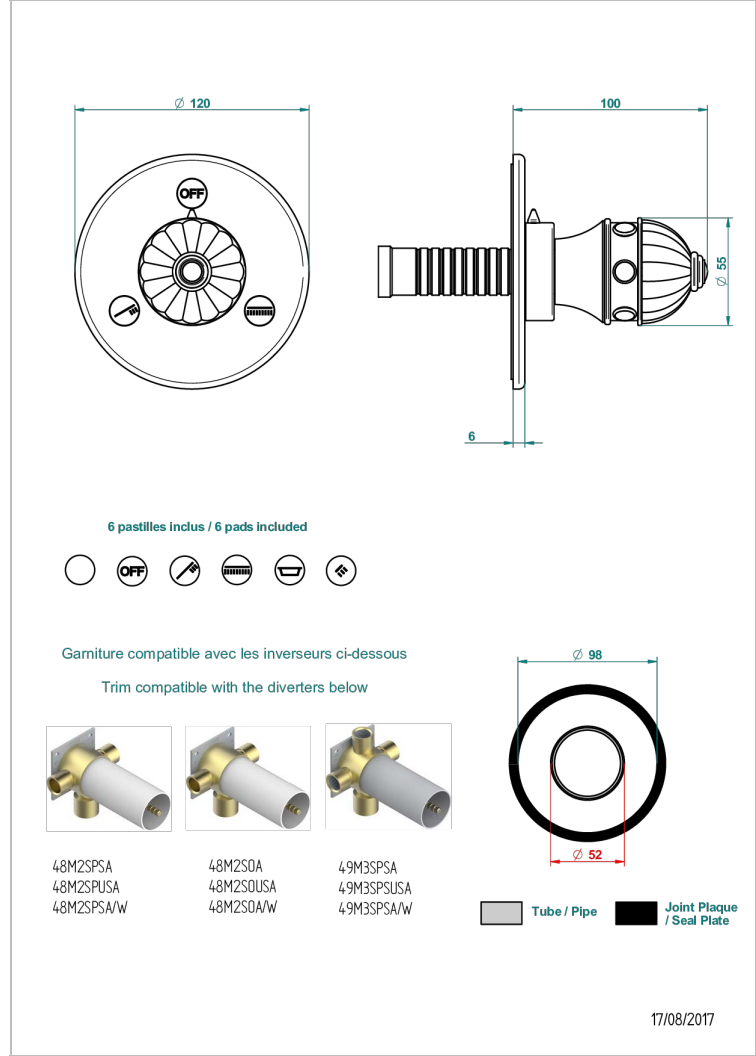

# AMBOISE LAPIS LAZULI

A1K-48M2SB

Trim for wall mounted diverter, 2 ways - ref. 48M2 and 3 ways - ref. 49M3

THG<sup>®</sup>  
PARIS

## 特色

- Amboise Lapis Lazuli
- Trim for wall mounted diverter, 2 ways - ref. 48M2 and 3 ways - ref. 49M3

## 相关的SKU

- Ref. G00-48M2SOA Wall mounted 3-way diverter with ceramic cartridge for concealed installation- 1 inlet 3/4" and 2 outlets 1/2" without stop position, without trim
- Ref. G00-48M2SPSA Wall mounted 3-way diverter with ceramic cartridge for concealed installation, 1 inlet 3/4" and 2 outlets 1/2" with stop position, without trim
- Ref. G00-49M3SPSA Wall mounted 4-way diverter with ceramic cartridge for concealed installation- 1 inlet 3/4" and 3 outlets 1/2" with stop position, without trim