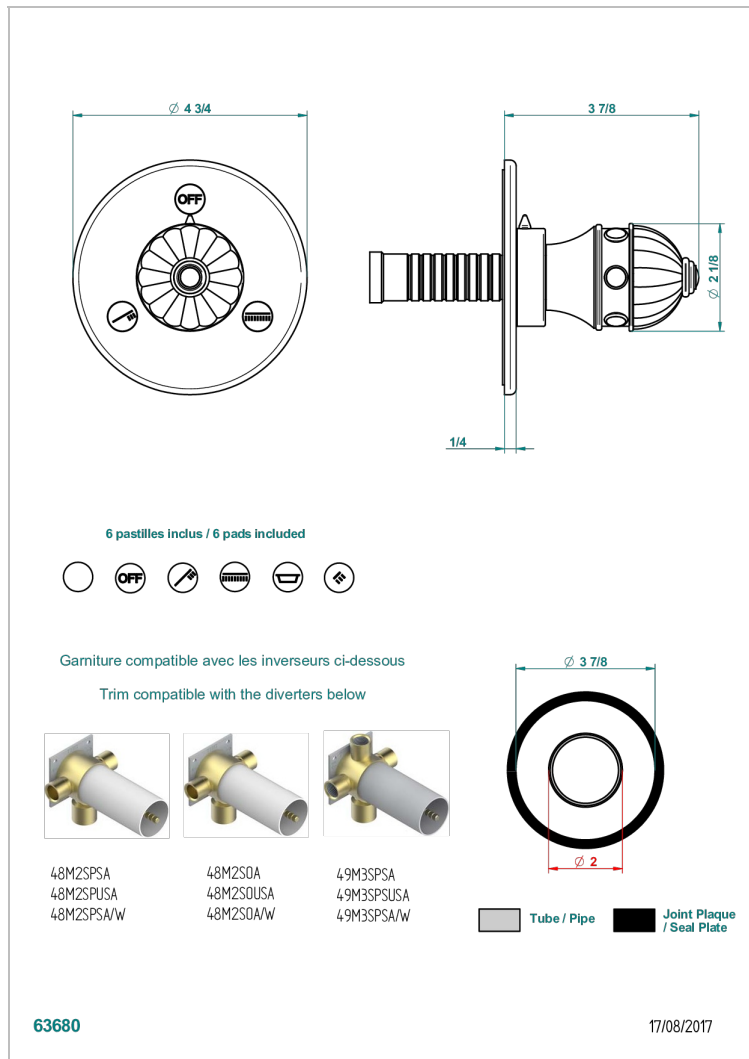

# AMBOISE C ЛАЗУРИТОМ

A1K-48M2SB

Trim for wall mounted diverter, 2 ways - ref. 48M2 and 3 ways - ref. 49M3

THG<sup>®</sup>  
PARIS

## ХАРАКТЕРИСТИКИ

- Amboise с лазуритом
- Trim for wall mounted diverter, 2 ways - ref. 48M2 and 3 ways - ref. 49M3

## СВЯЗАННЫЕ ТОВАРНЫЕ ПОЗИЦИИ

- Ref. G00-48M2SOA Wall mounted 3-way diverter with ceramic cartridge for concealed installation- 1 inlet 3/4" and 2 outlets 1/2" without stop position, without trim
- Ref. G00-48M2SPSA Wall mounted 3-way diverter with ceramic cartridge for concealed installation, 1 inlet 3/4" and 2 outlets 1/2" with stop position, without trim
- Ref. G00-49M3SPSA Wall mounted 4-way diverter with ceramic cartridge for concealed installation- 1 inlet 3/4" and 3 outlets 1/2" with stop position, without trim