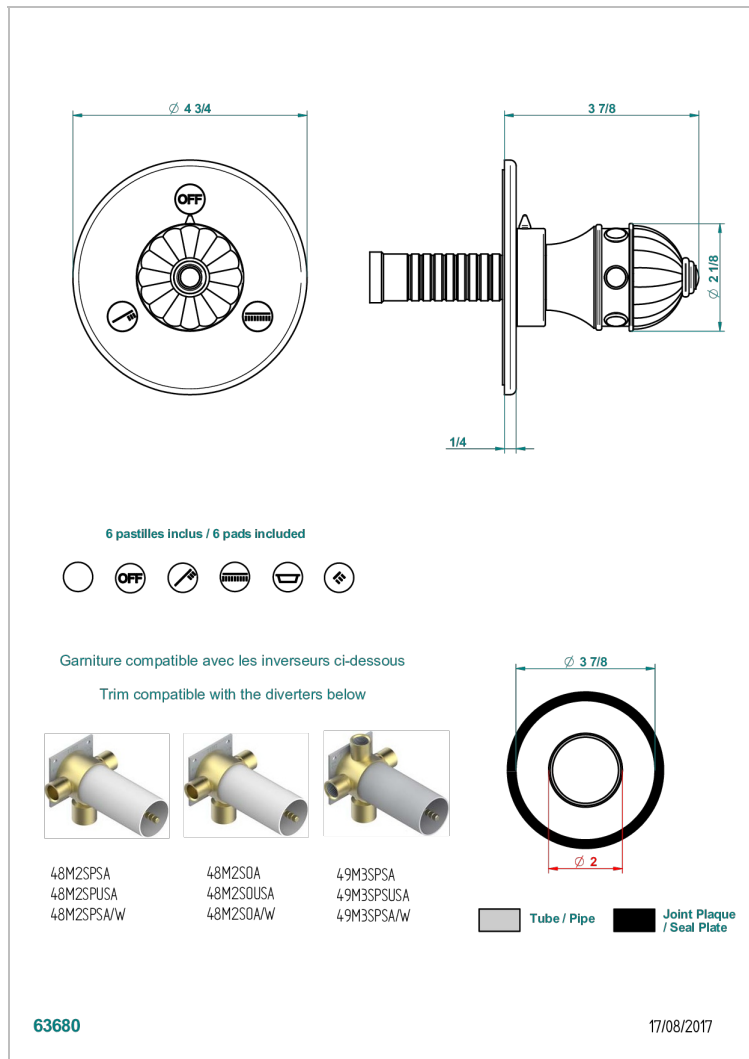

# AMBOISE LAPIS LAZULI

A1K-48M2SB

Trim for wall mounted diverter, 2 ways - ref. 48M2 and 3 ways - ref. 49M3

## CHARACTERISTIC

- Amboise Lapis Lazuli
- Trim for wall mounted diverter, 2 ways - ref. 48M2 and 3 ways - ref. 49M3

## RELATED SKU'S

- Ref. G00-48M2SOA Wall mounted 3-way diverter with ceramic cartridge for concealed installation- 1 inlet 3/4" and 2 outlets 1/2" without stop position, without trim
- Ref. G00-48M2SPSA Wall mounted 3-way diverter with ceramic cartridge for concealed installation, 1 inlet 3/4" and 2 outlets 1/2" with stop position, without trim
- Ref. G00-49M3SPSA Wall mounted 4-way diverter with ceramic cartridge for concealed installation- 1 inlet 3/4" and 3 outlets 1/2" with stop position, without trim