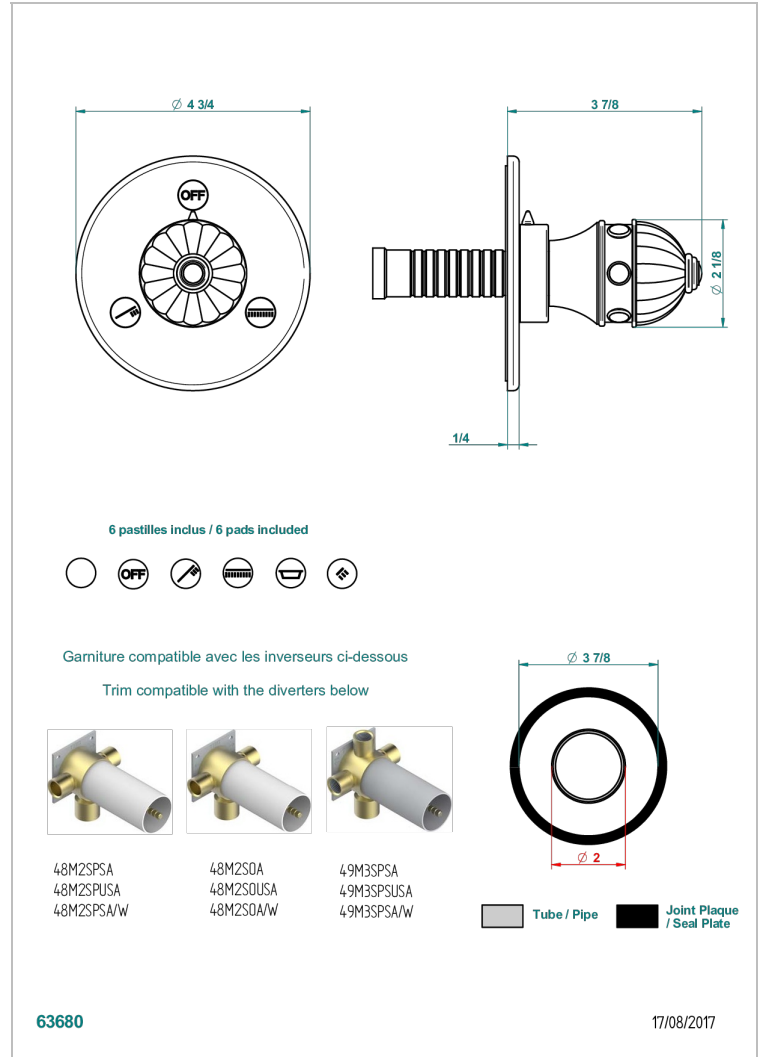

# AMBOISE LAPIS LAZULI

A1K-48M2SB

Trim for wall mounted diverter, 2 ways - ref. 48M2 and 3 ways - ref. 49M3

THG<sup>®</sup>  
PARIS

## 特色

- Amboise Lapis Lazuli
- Trim for wall mounted diverter, 2 ways - ref. 48M2 and 3 ways - ref. 49M3

## 相关的SKU

- Ref. G00-48M2SOA Wall mounted 3-way diverter with ceramic cartridge for concealed installation- 1 inlet 3/4" and 2 outlets 1/2" without stop position, without trim
- Ref. G00-48M2SPSA Wall mounted 3-way diverter with ceramic cartridge for concealed installation, 1 inlet 3/4" and 2 outlets 1/2" with stop position, without trim
- Ref. G00-49M3SPSA Wall mounted 4-way diverter with ceramic cartridge for concealed installation- 1 inlet 3/4" and 3 outlets 1/2" with stop position, without trim