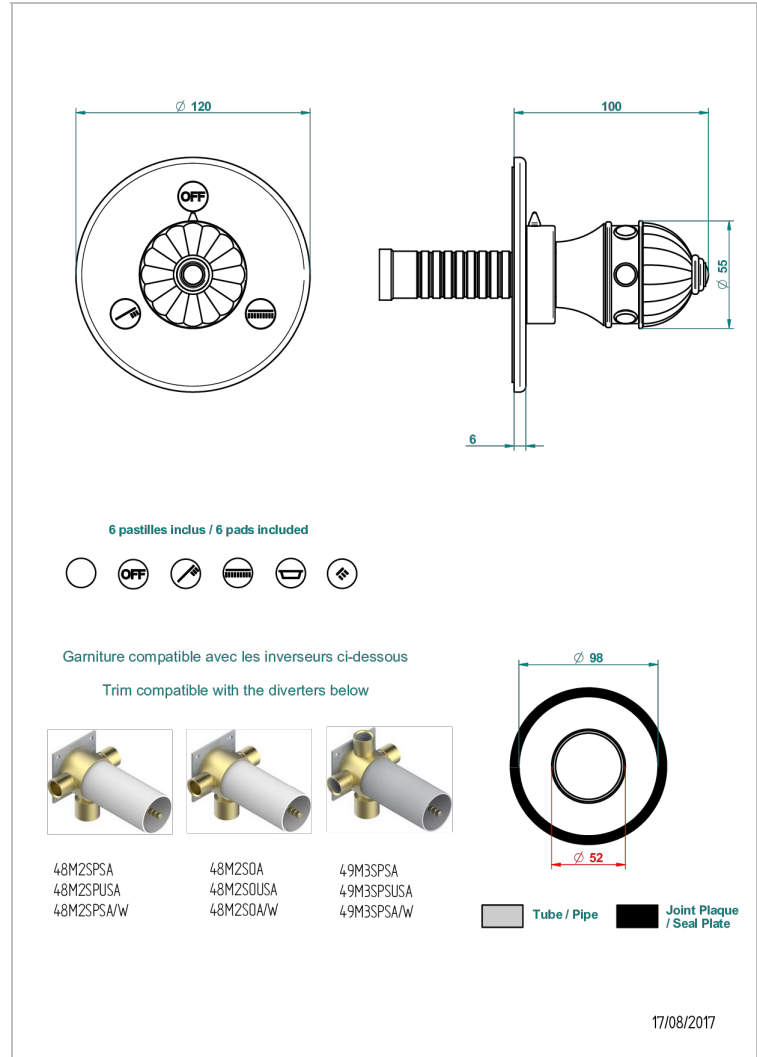

# CHEVERNY MALACHITE

A1S-48M2SB

Trim for wall mounted diverter - 2 ways ref.48M2 & 3 ways ref.49M3

## CHARACTERISTIC

- Cheverny Malachite
- Trim for wall mounted diverter - 2 ways ref.48M2 & 3 ways ref.49M3

## RELATED SKU'S

- Ref. G00-48M2SOUSA Wall mounted 3-way diverter with ceramic cartridge for concealed installation- 1 inlet 3/4" and 2 outlets 1/2" without shared ports no stop position - no trim
- Ref. G00-48M2SPSUSA Wall mounted 3-way diverter with ceramic cartridge for concealed installation- 1 inlet 3/4" and 2 outlets 1/2" with positive top, no shared ports - no trim
- Ref. G00-49M3SPSUSA Wall mounted 4-way diverter with ceramic cartridge for concealed installation- 1 inlet 3/4" and 3 outlets 1/2" with positive top, no shared ports - no trim