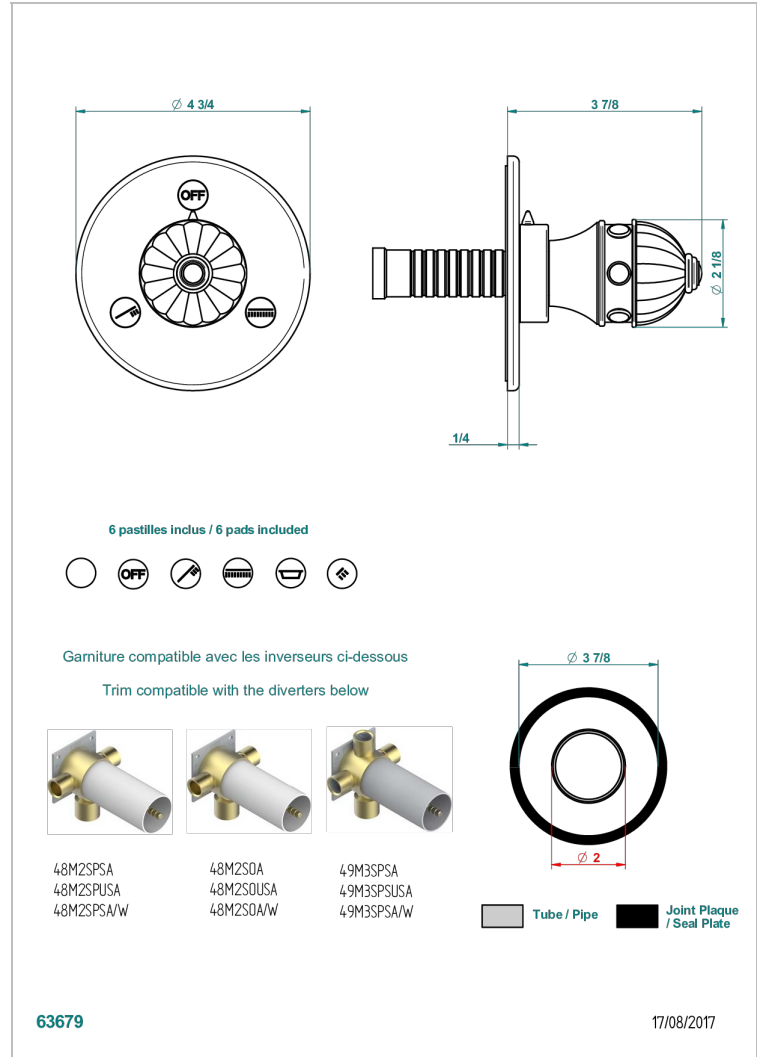

CHEVERNY MALACHITE

A1S-48M2SB

Trim for wall mounted diverter - 2 ways ref.48M2 & 3 ways ref.49M3

CHARACTERISTIC

- Cheverny Malachite
- Trim for wall mounted diverter - 2 ways ref.48M2 & 3 ways ref.49M3

RELATED SKU'S

- Ref. G00-48M2SOUSA Wall mounted 3-way diverter with ceramic cartridge for concealed installation- 1 inlet 3/4" and 2 outlets 1/2" without shared ports no stop position - no trim
- Ref. G00-48M2SPSUSA Wall mounted 3-way diverter with ceramic cartridge for concealed installation- 1 inlet 3/4" and 2 outlets 1/2" with positive top, no shared ports - no trim
- Ref. G00-49M3SPSUSA Wall mounted 4-way diverter with ceramic cartridge for concealed installation- 1 inlet 3/4" and 3 outlets 1/2" with positive top, no shared ports - no trim