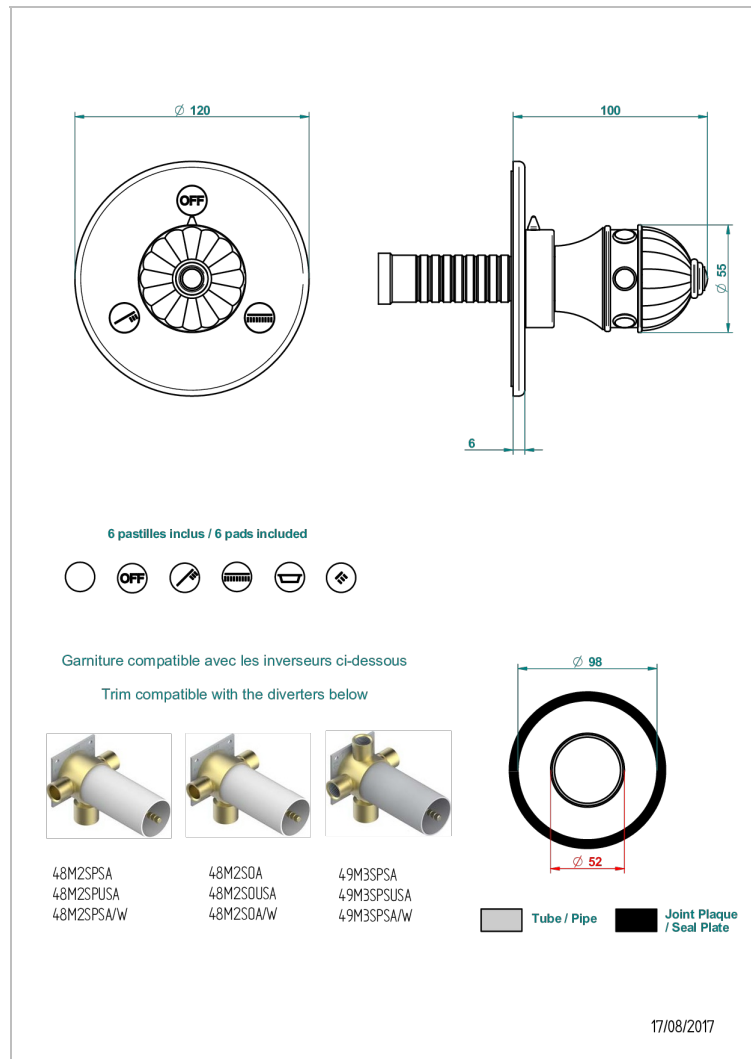

CHEVERNY MALACHITE

A1S-48M2SB

Trim for wall mounted diverter, 2 ways - ref. 48M2 and 3 ways - ref. 49M3

CHARACTERISTIC

- Cheverny Malachite
- Trim for wall mounted diverter, 2 ways - ref. 48M2 and 3 ways - ref. 49M3