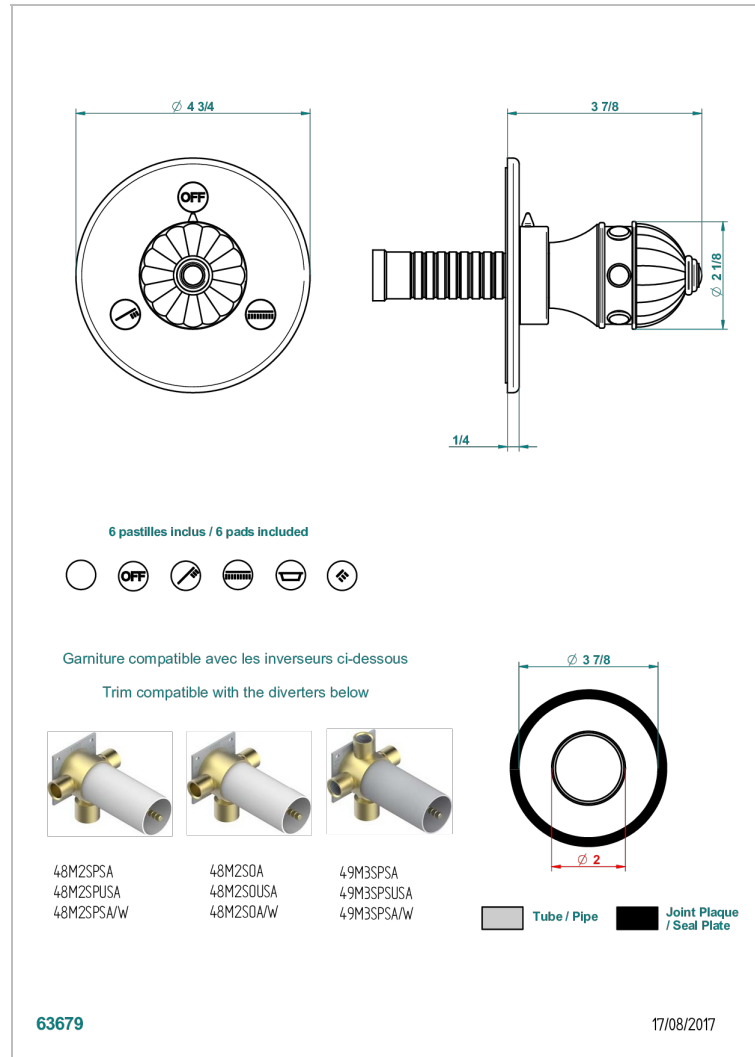

CHEVERNY MALACHITE

A1S-48M2SB

Trim for wall mounted diverter, 2 ways - ref. 48M2 and 3 ways - ref. 49M3

CHARACTERISTIC

- Cheverny Malachite
- Trim for wall mounted diverter, 2 ways - ref. 48M2 and 3 ways - ref. 49M3