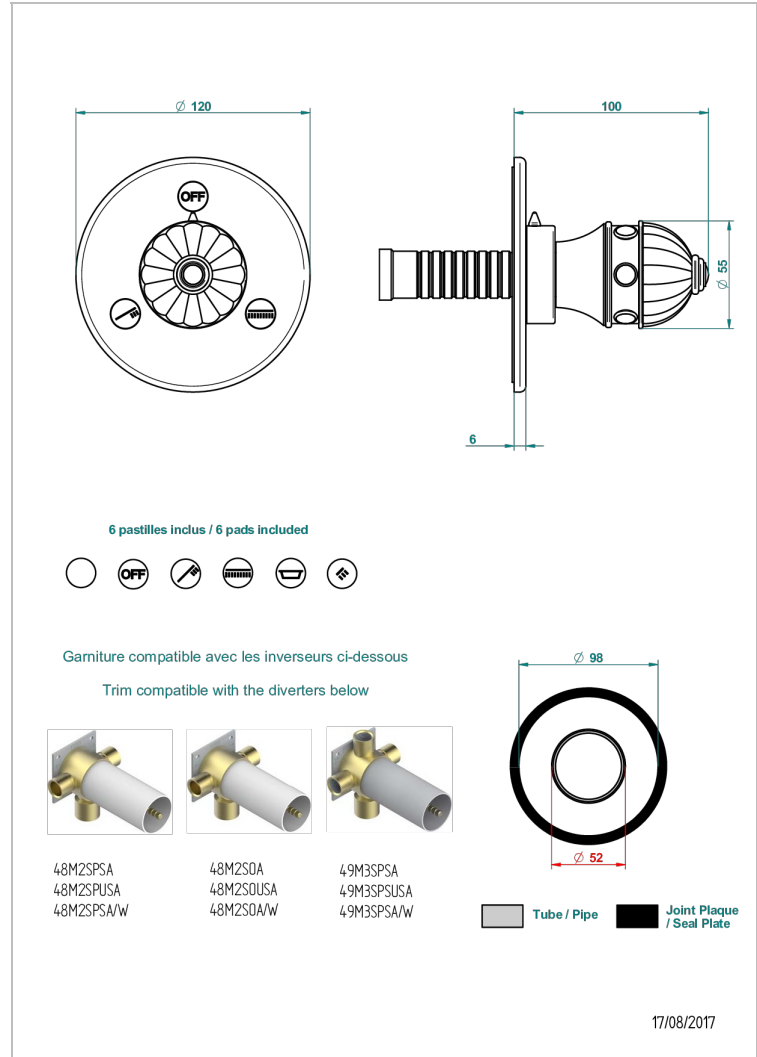

CHEVERNY MALAQUITA

A1S-48M2SB

Trim for wall mounted diverter, 2 ways - ref. 48M2 and 3 ways - ref. 49M3

CARACTERÍSTICAS

- Cheverny Malaquita
- Trim for wall mounted diverter, 2 ways - ref. 48M2 and 3 ways - ref. 49M3

PRODUCTOS RELACIONADOS

- Ref. G00-48M2SOA Wall mounted 3-way diverter with ceramic cartridge for concealed installation- 1 inlet 3/4" and 2 outlets 1/2" without stop position, without trim
- Ref. G00-48M2SPSA Wall mounted 3-way diverter with ceramic cartridge for concealed installation, 1 inlet 3/4" and 2 outlets 1/2" with stop position, without trim
- Ref. G00-49M3SPSA Wall mounted 4-way diverter with ceramic cartridge for concealed installation- 1 inlet 3/4" and 3 outlets 1/2" with stop position, without trim