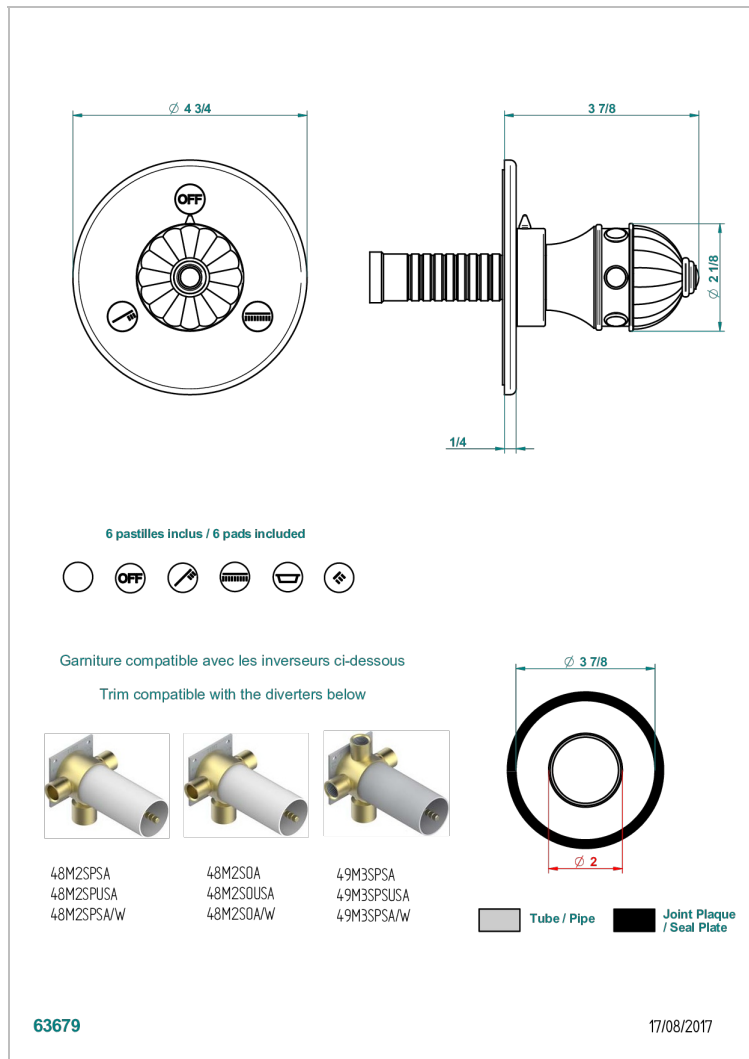

CHEVERNY MALAQUITA

A1S-48M2SB

Trim for wall mounted diverter, 2 ways - ref. 48M2 and 3 ways - ref. 49M3

THG[®]
PARIS

CARACTERÍSTICAS

- Cheverny Malaquita
- Trim for wall mounted diverter, 2 ways - ref. 48M2 and 3 ways - ref. 49M3

PRODUCTOS RELACIONADOS

- Ref. G00-48M2SOA Wall mounted 3-way diverter with ceramic cartridge for concealed installation- 1 inlet 3/4" and 2 outlets 1/2" without stop position, without trim
- Ref. G00-48M2SPSA Wall mounted 3-way diverter with ceramic cartridge for concealed installation, 1 inlet 3/4" and 2 outlets 1/2" with stop position, without trim
- Ref. G00-49M3SPSA Wall mounted 4-way diverter with ceramic cartridge for concealed installation- 1 inlet 3/4" and 3 outlets 1/2" with stop position, without trim