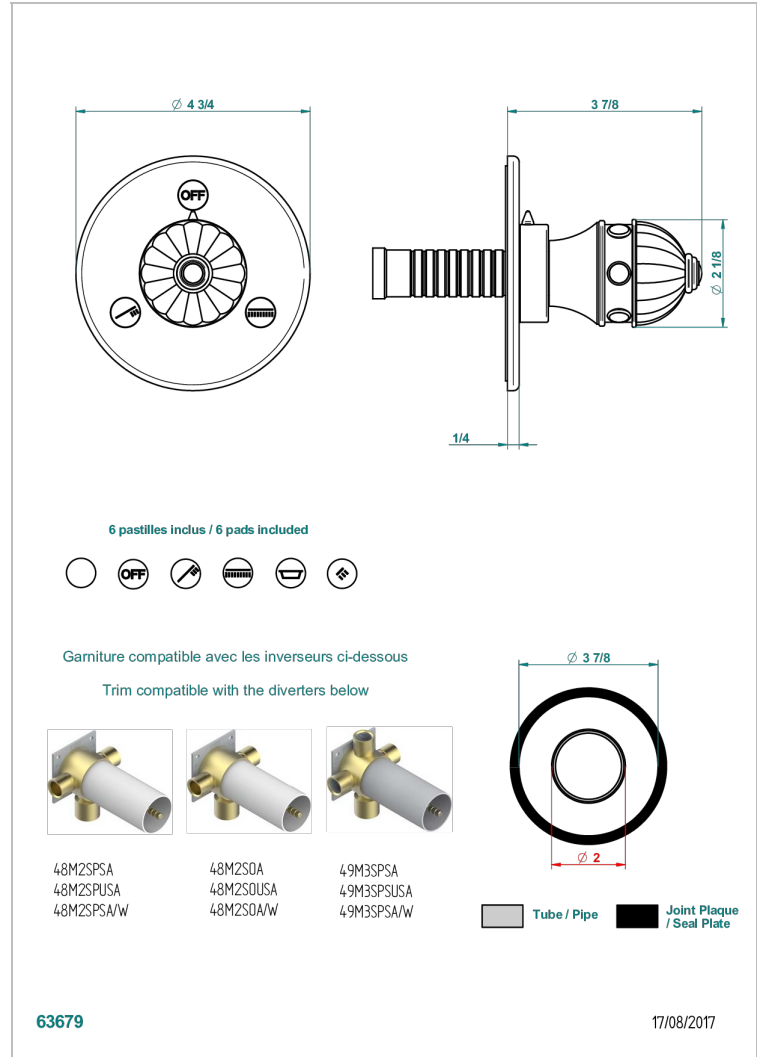

CHEVERNY MALACHITE

A1S-48M2SB

Trim for wall mounted diverter, 2 ways - ref. 48M2 and 3 ways - ref. 49M3

CHARACTERISTIC

- Cheverny Malachite
- Trim for wall mounted diverter, 2 ways - ref. 48M2 and 3 ways - ref. 49M3

RELATED SKU'S

- Ref. G00-48M2SOA Wall mounted 3-way diverter with ceramic cartridge for concealed installation- 1 inlet 3/4" and 2 outlets 1/2" without stop position, without trim
- Ref. G00-48M2SPSA Wall mounted 3-way diverter with ceramic cartridge for concealed installation, 1 inlet 3/4" and 2 outlets 1/2" with stop position, without trim
- Ref. G00-49M3SPSA Wall mounted 4-way diverter with ceramic cartridge for concealed installation- 1 inlet 3/4" and 3 outlets 1/2" with stop position, without trim