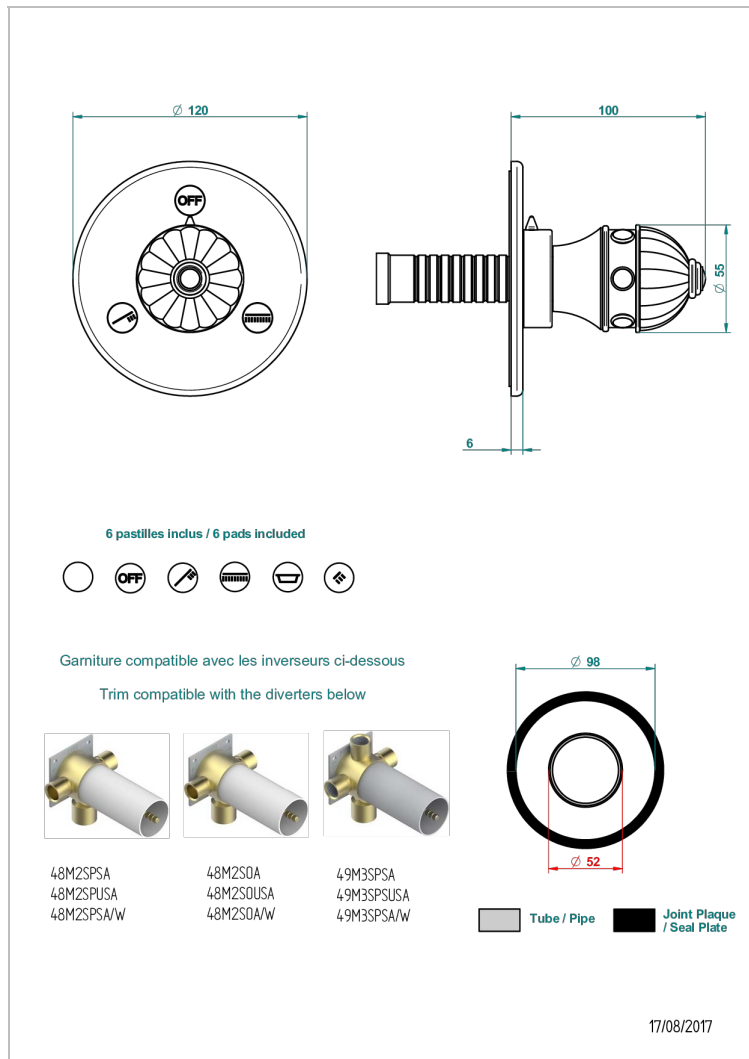

# CHEVERNY С МАЛАХИТОМ

A1S-48M2SB

Trim for wall mounted diverter, 2 ways - ref. 48M2 and 3 ways - ref. 49M3

THG  
PARIS

## ХАРАКТЕРИСТИКИ

- Cheverny с малахитом
- Trim for wall mounted diverter, 2 ways - ref. 48M2 and 3 ways - ref. 49M3

## СВЯЗАННЫЕ ТОВАРНЫЕ ПОЗИЦИИ

- Ref. G00-48M2SOA Wall mounted 3-way diverter with ceramic cartridge for concealed installation- 1 inlet 3/4" and 2 outlets 1/2" without stop position, without trim
- Ref. G00-48M2SPSA Wall mounted 3-way diverter with ceramic cartridge for concealed installation, 1 inlet 3/4" and 2 outlets 1/2" with stop position, without trim
- Ref. G00-49M3SPSA Wall mounted 4-way diverter with ceramic cartridge for concealed installation- 1 inlet 3/4" and 3 outlets 1/2" with stop position, without trim