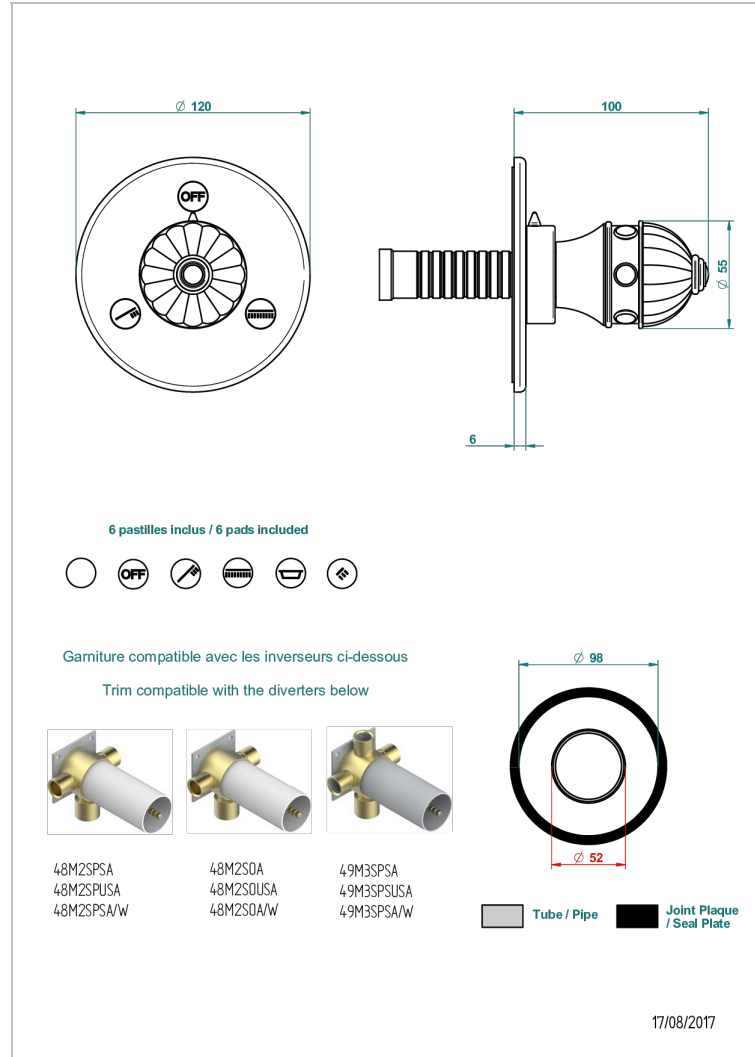

CHEVERNY MALAQUITA

A1S-48M2SB

Trim for wall mounted diverter, 2 ways - ref. 48M2 and 3 ways - ref. 49M3

CARACTERÍSTICAS

- Cheverny Malaquita
- Trim for wall mounted diverter, 2 ways - ref. 48M2 and 3 ways - ref. 49M3

PRODUCTOS RELACIONADOS

- Ref. G00-48M2SOA Wall mounted 3-way diverter with ceramic cartridge for concealed installation- 1 inlet 3/4" and 2 outlets 1/2" without stop position, without trim
- Ref. G00-48M2SPSA Wall mounted 3-way diverter with ceramic cartridge for concealed installation, 1 inlet 3/4" and 2 outlets 1/2" with stop position, without trim
- Ref. G00-49M3SPSA Wall mounted 4-way diverter with ceramic cartridge for concealed installation- 1 inlet 3/4" and 3 outlets 1/2" with stop position, without trim