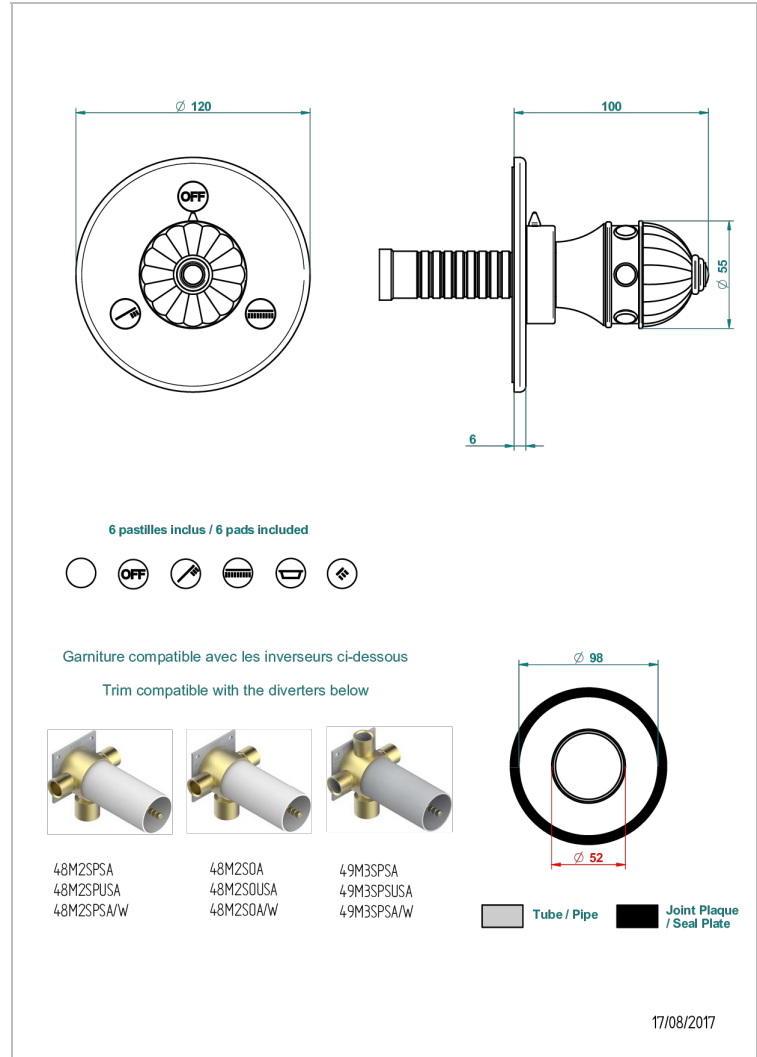

CHEVERNY MALACHITE

A1S-48M2SB

Trim for wall mounted diverter, 2 ways - ref. 48M2 and 3 ways - ref. 49M3

CHARACTERISTIC

- Cheverny Malachite
- Trim for wall mounted diverter, 2 ways - ref. 48M2 and 3 ways - ref. 49M3

RELATED SKU'S

- Ref. G00-48M2SOA Wall mounted 3-way diverter with ceramic cartridge for concealed installation- 1 inlet 3/4" and 2 outlets 1/2" without stop position, without trim
- Ref. G00-48M2SPSA Wall mounted 3-way diverter with ceramic cartridge for concealed installation, 1 inlet 3/4" and 2 outlets 1/2" with stop position, without trim
- Ref. G00-49M3SPSA Wall mounted 4-way diverter with ceramic cartridge for concealed installation- 1 inlet 3/4" and 3 outlets 1/2" with stop position, without trim