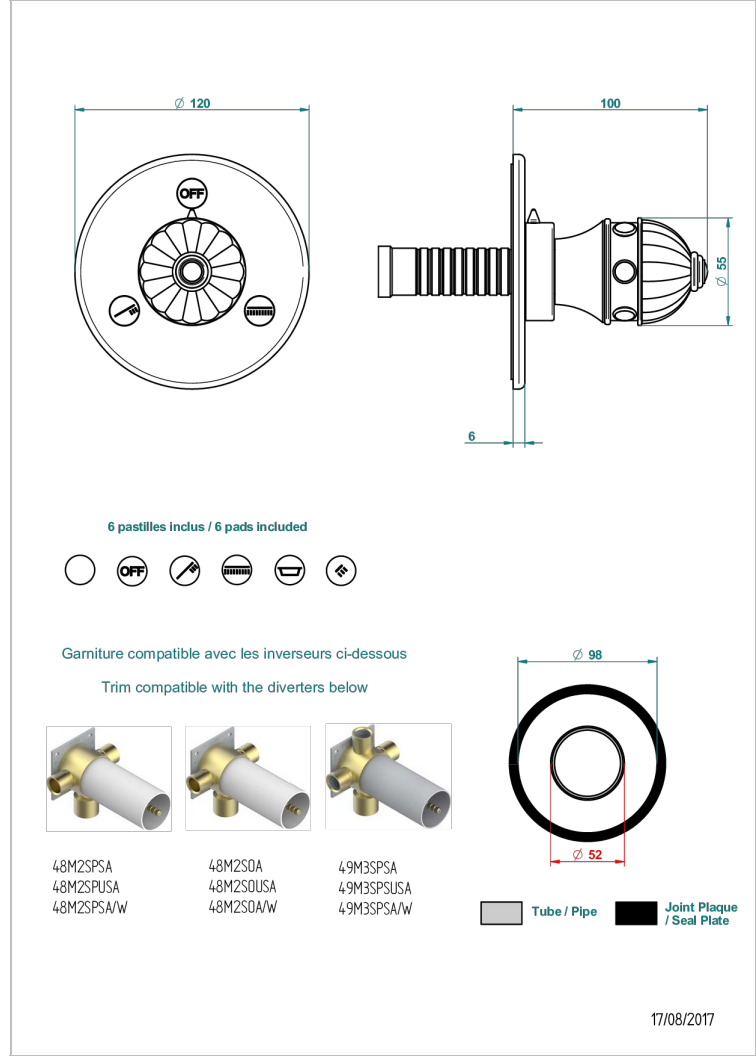

CHEVERNY MALACHITE

A1S-48M2SB

Trim for wall mounted diverter, 2 ways - ref. 48M2 and 3 ways - ref. 49M3

特色

- Cheverny Malachite
- Trim for wall mounted diverter, 2 ways - ref. 48M2 and 3 ways - ref. 49M3

相关的SKU

- Ref. G00-48M2SOA Wall mounted 3-way diverter with ceramic cartridge for concealed installation- 1 inlet 3/4" and 2 outlets 1/2" without stop position, without trim
- Ref. G00-48M2SPSA Wall mounted 3-way diverter with ceramic cartridge for concealed installation, 1 inlet 3/4" and 2 outlets 1/2" with stop position, without trim
- Ref. G00-49M3SPSA Wall mounted 4-way diverter with ceramic cartridge for concealed installation- 1 inlet 3/4" and 3 outlets 1/2" with stop position, without trim