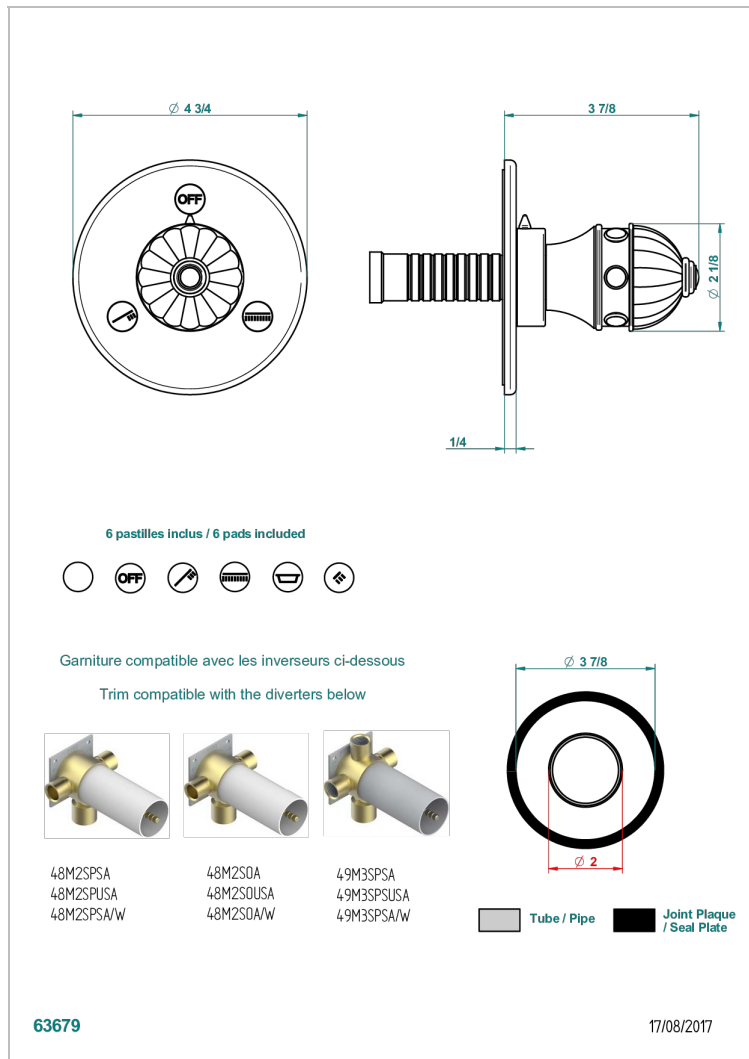

CHEVERNY С МАЛАХИТОМ

A1S-48M2SB

Trim for wall mounted diverter, 2 ways - ref. 48M2 and 3 ways - ref. 49M3

THG[®]
PARIS

ХАРАКТЕРИСТИКИ

- Cheverny с малахитом
- Trim for wall mounted diverter, 2 ways - ref. 48M2 and 3 ways - ref. 49M3

СВЯЗАННЫЕ ТОВАРНЫЕ ПОЗИЦИИ

- Ref. G00-48M2SOA Wall mounted 3-way diverter with ceramic cartridge for concealed installation- 1 inlet 3/4" and 2 outlets 1/2" without stop position, without trim
- Ref. G00-48M2SPSA Wall mounted 3-way diverter with ceramic cartridge for concealed installation, 1 inlet 3/4" and 2 outlets 1/2" with stop position, without trim
- Ref. G00-49M3SPSA Wall mounted 4-way diverter with ceramic cartridge for concealed installation- 1 inlet 3/4" and 3 outlets 1/2" with stop position, without trim