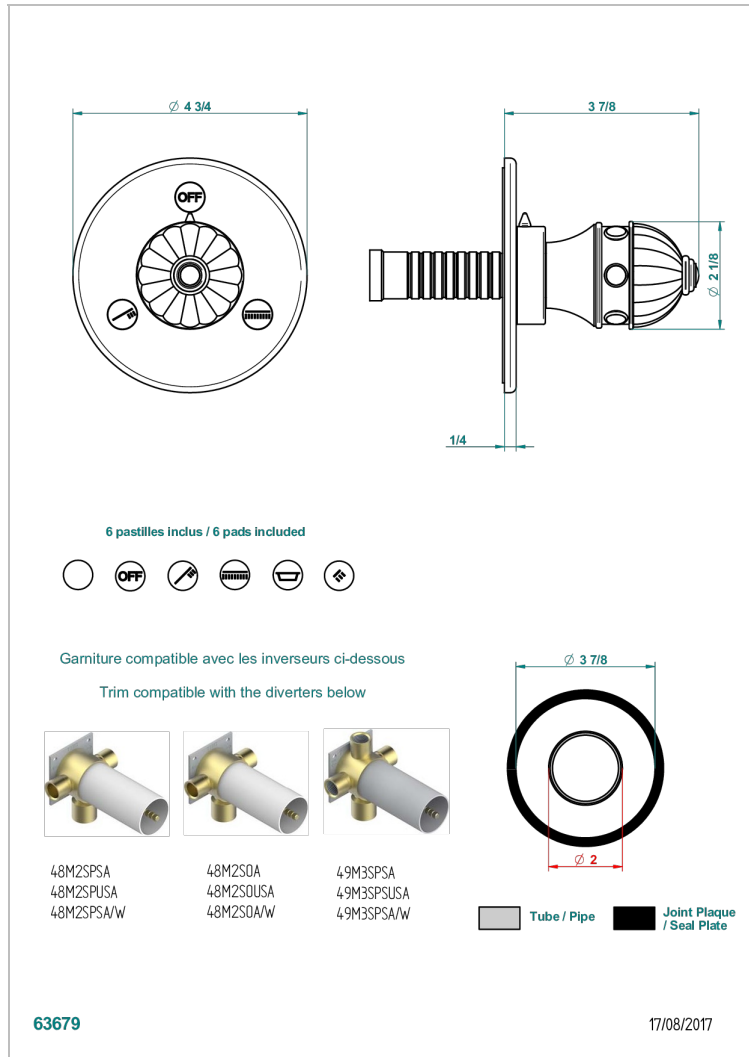

CHEVERNY MALAQUITA

A1S-48M2SB

Trim for wall mounted diverter, 2 ways - ref. 48M2 and 3 ways - ref. 49M3

THG[®]
PARIS

CARACTERÍSTICAS

- Cheverny Malaquita
- Trim for wall mounted diverter, 2 ways - ref. 48M2 and 3 ways - ref. 49M3

PRODUCTOS RELACIONADOS

- Ref. G00-48M2SOA Wall mounted 3-way diverter with ceramic cartridge for concealed installation- 1 inlet 3/4" and 2 outlets 1/2" without stop position, without trim
- Ref. G00-48M2SPSA Wall mounted 3-way diverter with ceramic cartridge for concealed installation, 1 inlet 3/4" and 2 outlets 1/2" with stop position, without trim
- Ref. G00-49M3SPSA Wall mounted 4-way diverter with ceramic cartridge for concealed installation- 1 inlet 3/4" and 3 outlets 1/2" with stop position, without trim