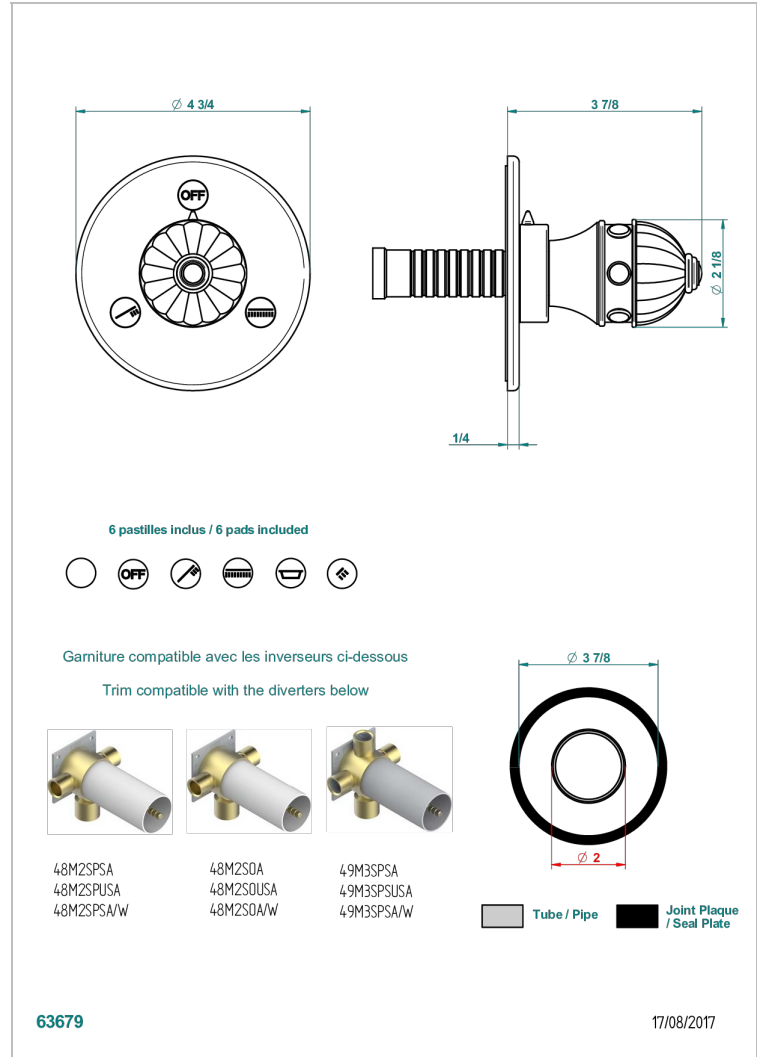

# CHEVERNY MALACHITE

A1S-48M2SB

Trim for wall mounted diverter, 2 ways - ref. 48M2 and 3 ways - ref. 49M3

## CHARACTERISTIC

- Cheverny Malachite
- Trim for wall mounted diverter, 2 ways - ref. 48M2 and 3 ways - ref. 49M3

## RELATED SKU'S

- Ref. G00-48M2SOA Wall mounted 3-way diverter with ceramic cartridge for concealed installation- 1 inlet 3/4" and 2 outlets 1/2" without stop position, without trim
- Ref. G00-48M2SPSA Wall mounted 3-way diverter with ceramic cartridge for concealed installation, 1 inlet 3/4" and 2 outlets 1/2" with stop position, without trim
- Ref. G00-49M3SPSA Wall mounted 4-way diverter with ceramic cartridge for concealed installation- 1 inlet 3/4" and 3 outlets 1/2" with stop position, without trim