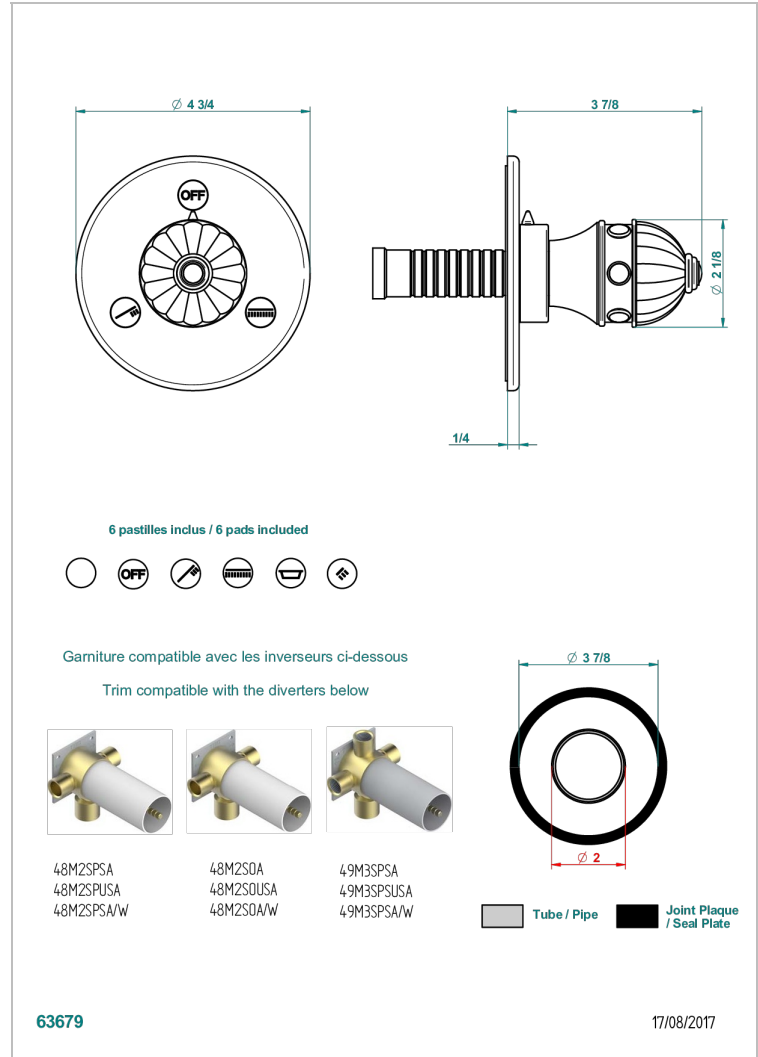

# CHEVERNY MALACHITE

A1S-48M2SB

Trim for wall mounted diverter, 2 ways - ref. 48M2 and 3 ways - ref. 49M3

## 特色

- Cheverny Malachite
- Trim for wall mounted diverter, 2 ways - ref. 48M2 and 3 ways - ref. 49M3

## 相关的SKU

- Ref. G00-48M2SOA Wall mounted 3-way diverter with ceramic cartridge for concealed installation- 1 inlet 3/4" and 2 outlets 1/2" without stop position, without trim
- Ref. G00-48M2SPSA Wall mounted 3-way diverter with ceramic cartridge for concealed installation, 1 inlet 3/4" and 2 outlets 1/2" with stop position, without trim
- Ref. G00-49M3SPSA Wall mounted 4-way diverter with ceramic cartridge for concealed installation- 1 inlet 3/4" and 3 outlets 1/2" with stop position, without trim