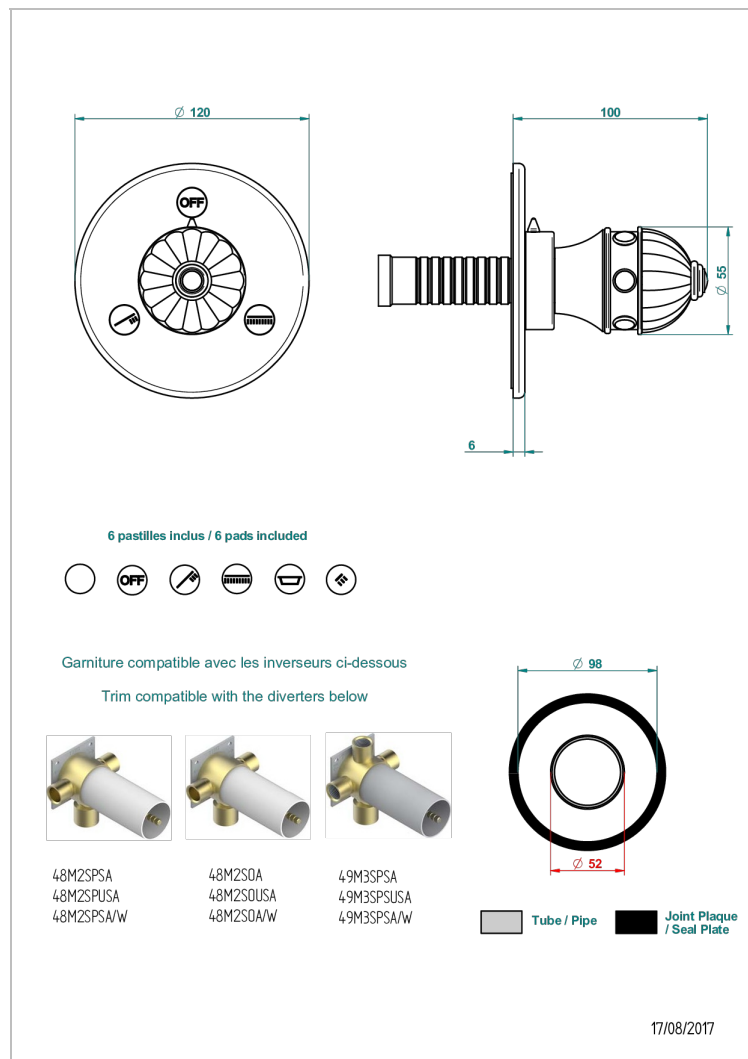

AMBOISE MALACHITE

A1J-48M2SB

Trim for wall mounted diverter, 2 ways - ref. 48M2 and 3 ways - ref. 49M3

CHARACTERISTIC

- Amboise Malachite
- Trim for wall mounted diverter, 2 ways - ref. 48M2 and 3 ways - ref. 49M3